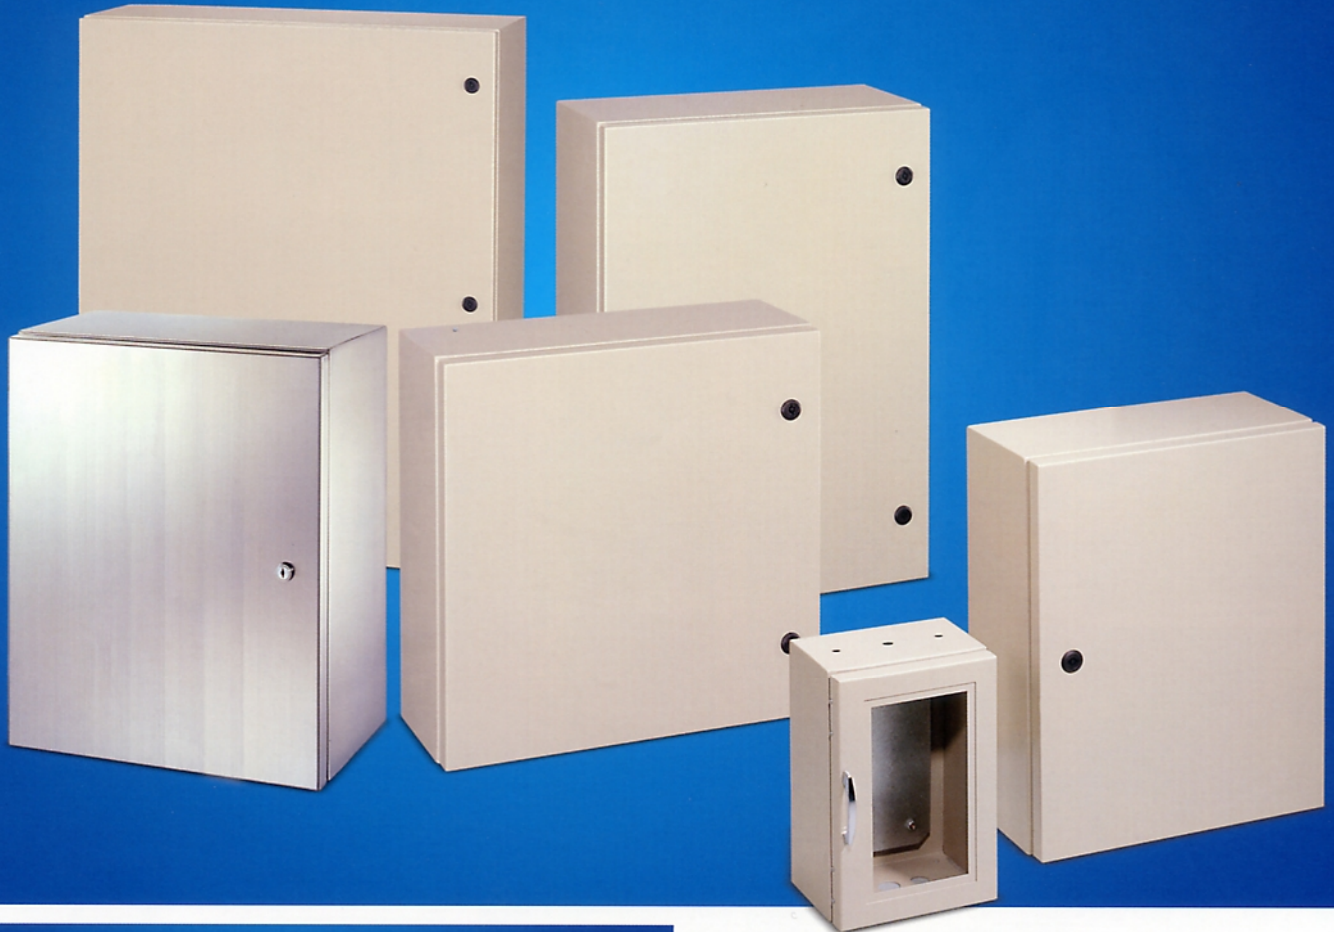

C6系列 壁掛型配電箱

C6 Series European Standard Compact Box

歐規強韌性鋼板構造，防塵、防水壁掛式配電箱，適合各種安裝空間

Firm Steel Featured of European Standard Compact Box, Dust & Water-Proof Wall Mounting Enclosure, There are Different Volume for Selections to Suit Every Kind of Space Requirement.

- 多重折曲的箱口護槽，強化箱體結構，防止水和粉塵進入箱內。
- 箱體預留固定孔，方便固定於牆上。
- 門板使用PU迫緊，確保其良好之密封性。
- 箱體與門之間可開啓130度，方便配盤作業。
- 門鎖符合電器安全措施且操作簡便。
- 箱體與門備有植釘，以便接地線使用。
- 另備有不鏽鋼材質可供選擇。
- A multi-bended protection channel provides additional stability of the main structure and prevents dust and water into the box.
- There are holes on the box. It is easy for fixing the box on the wall.
- The PU-foam packing guarantees a perfect seal.
- The door's max open angle is 130 grades.
- The lock system is integrated into the electrical protection measures, and it's designed for speedy opening and closing.
- There are pins on the Compact Box and the door to make the connection with the ground wire easier.
- There are different material can be selected such as stainless steel.

C6系列 壁掛型配電箱 C6 Series European Standard Compact Box

規格表

單門

編號	Width	Height	Depth	W1	W2	W3	W4	W5	D1	H1	H2	H3	H4	H5
C6-202015	200	200	150	101	154	150	100	160	99	144	154	150	100	160
C6-203015	200	300	150	101	154	150	100	160	99	244	254	250	200	260
C6-253015	250	300	150	151	204	200	150	210	99	244	254	250	200	260
C6-253020	250	300	200	151	204	200	150	210	149	244	254	250	200	260
C6-303015	300	300	150	201	254	250	200	260	99	244	254	250	200	260
C6-303020	300	300	200	201	254	250	200	260	149	244	254	250	200	260
C6-304015	300	400	150	201	254	250	200	260	99	344	354	350	300	360
C6-304020	300	400	200	201	254	250	200	260	149	344	354	350	300	360
C6-305015	300	500	150	201	254	250	200	260	99	444	454	450	400	460
C6-403015	400	300	150	301	354	350	300	360	99	244	254	250	200	260
C6-403020	400	300	200	301	354	350	300	360	149	244	254	250	200	260
C6-404020	400	400	200	301	354	350	300	360	149	344	354	350	300	360