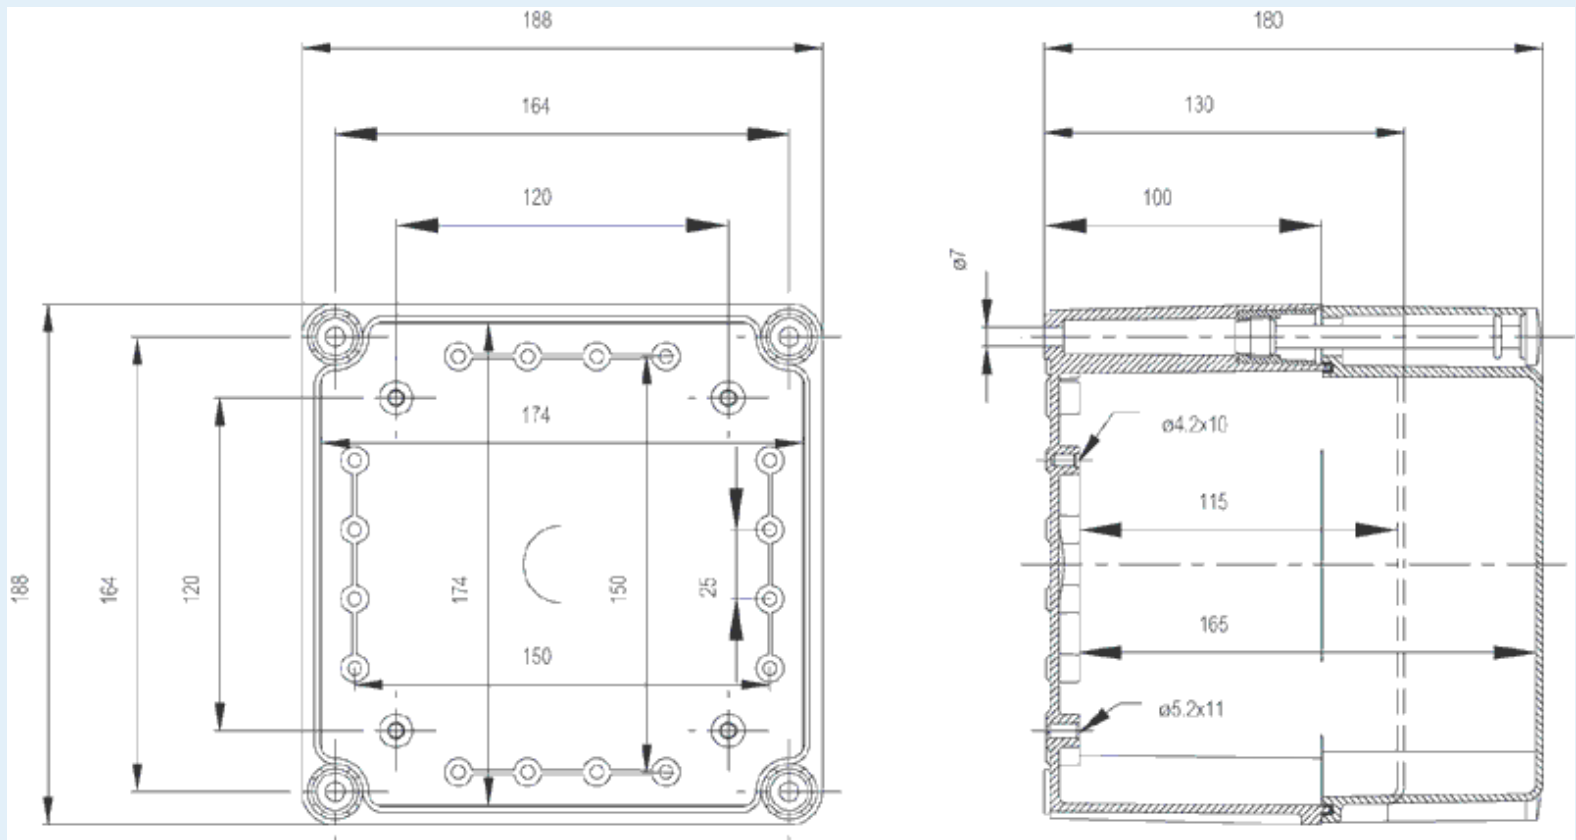

# ABS 1919 13 G

Sample image

**Order symbol :** ABS 1919 13 G

**Product nr :** 5880359

**Description :** Enclosure, ABS

**Remarks :** Grey cover

**Including :** Base with screws for mounting plate. cover with PUR gasket and polyamide cover screws.

**EAN :** 6418074039002

**El. number :**

- Finland : 3423751
- Denmark : 8212050510
- Sweden : 2539705

**Dimensions :**

	Height	Width	Depth
mm :	190	190	130
inch :	7.48	7.48	5.12

**Accessories :**

EKHVT	Mounting plate, for enclosures: (148 x 148 x 1.5)
EKV 12	DIN-35 Mounting rail, for enclosures: (160 x 35 x 7)

MPI EKH 1919      Multiperforated plastic mounting plate  
(167 x 167 x 4)

**Ratings :**

Ingress protection (EN 60529):	IP66; IP67;
Impact Resistance (EN 62262):	IK08;
electrical_insulation :	Totally insulated
Halogen free (DIN/VDE 0472, Part 815) :	Yes
UV resistance :	-
Flammability Rating :	UL 94 HB
Glow Wire Test (IEC 695-2-1) °C :	650C