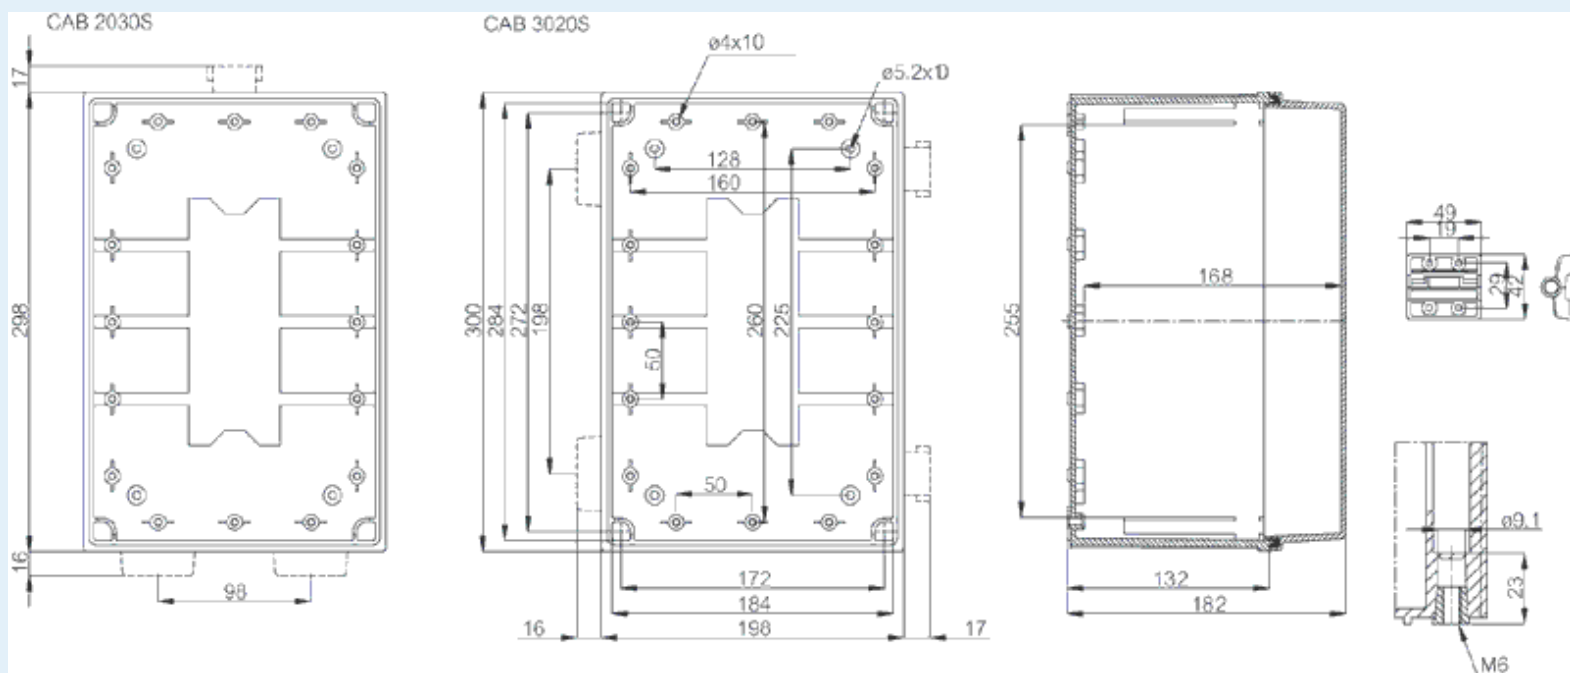

CAB PC 302018 G

Sample image

Order symbol : CAB PC 302018 G

EAN : 6418074020000

Product nr : 8113330

El. number :

Description : Cabinet, PC, Grey door

- Finland : 3424101
- Denmark : 8212020207
- Sweden : 2539961

Remarks : Latches on the long side

Including : Cabinet base. door with PUR gasket. latches. screws for mounting plate/ DIN-rail and corner plugs.

Dimensions :	Height	Width	Depth
mm :	300	200	180
inch :	11.81	7.87	7.09

Materials :

Material :	Polycarbonate
Base colour :	RAL_7035
Cover colour :	RAL 7035 -light grey

Accessories :

MB 12225 AL	Swing door set (20 x 20 x 80)
EKIV 27	DIN-35 Mounting rail, for enclosures: (266 x 35 x 1.5)
DRF 23	DIN rail frame set, for enclosures:
FP A 23	Swing-out door/Front plate (aluminium), for enclosures: (168 x 268 x 1)
EKIV 17	DIN-35 Mounting rail, for enclosures:

Gasket material : Polyurethane

(166 x 35 x 1.5)

EKIV 23

Mounting plate, for enclosures:
(170 x 270 x 1.5)

Temperatures :

Temperature °C (continuous) : -40 ... 80

Temperature °F (continuous) : -40 ... 175

Ratings :