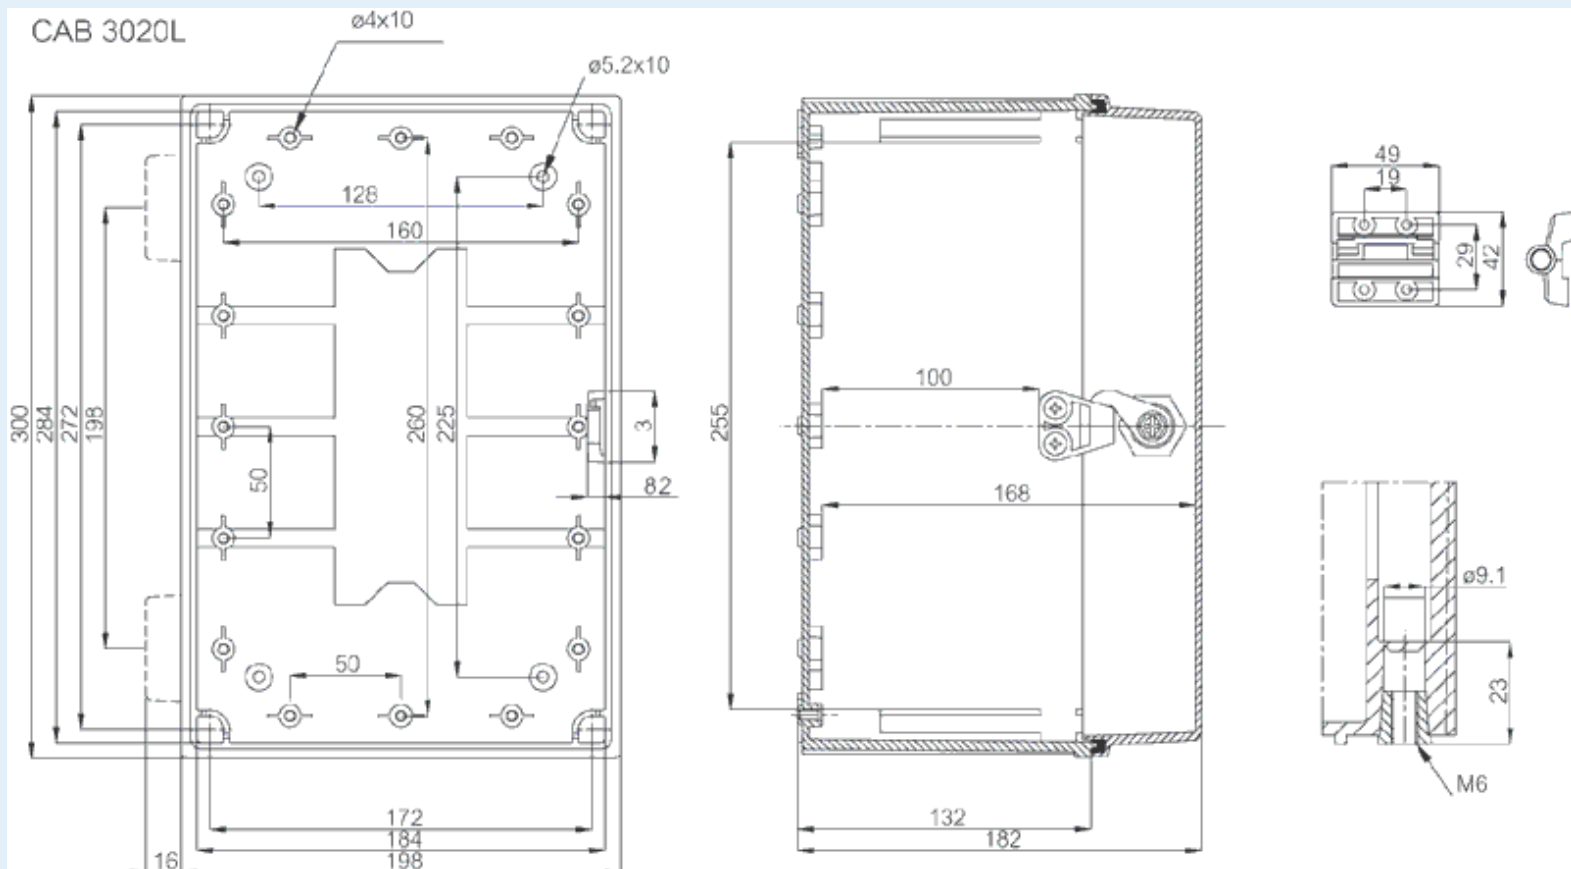

# CAB PC 302018 G3B

Sample image

**Order symbol :** CAB PC 302018 G3B

**EAN :** 6418074020048

**Product nr :** 8113332

**El. number :**

**Description :** Cabinet, PC, Grey door

- Finland : 3424105
- Denmark : 8212019205
- Sweden : 2539965

**Remarks :** Lock on the long side

**Including :** Cabinet base. door with PUR gasket. 3mm double bit lock(s) with key. screws for mounting plate/DIN-rail and corner plugs.

CAB 3020L

Dimensions :	Height	Width	Depth
mm :	300	200	180
inch :	11.81	7.87	7.09

**Accessories :**

- MB 12225 Swing door set (20 x 20 x 80)
- AL
- EKIV 27 DIN-35 Mounting rail, for enclosures:

**Materials :**

Material :	Polycarbonate
Base colour :	RAL_7035
Cover colour :	RAL 7035 -light grey
Gasket material :	Polyurethane

**Temperatures :**

Temperature °C (continuous) :	-40 ... 80
Temperature °F (continuous) :	-40 ... 175

(266 x 35 x 1.5)

DRF 23	DIN rail frame set, for enclosures:
FP A 23	Swing-out door/Front plate (aluminium), for enclosures: (168 x 268 x 1)
EKIV 17	DIN-35 Mounting rail, for enclosures: (166 x 35 x 1.5)
EKIV 23	Mounting plate, for enclosures: (170 x 270 x 1.5)