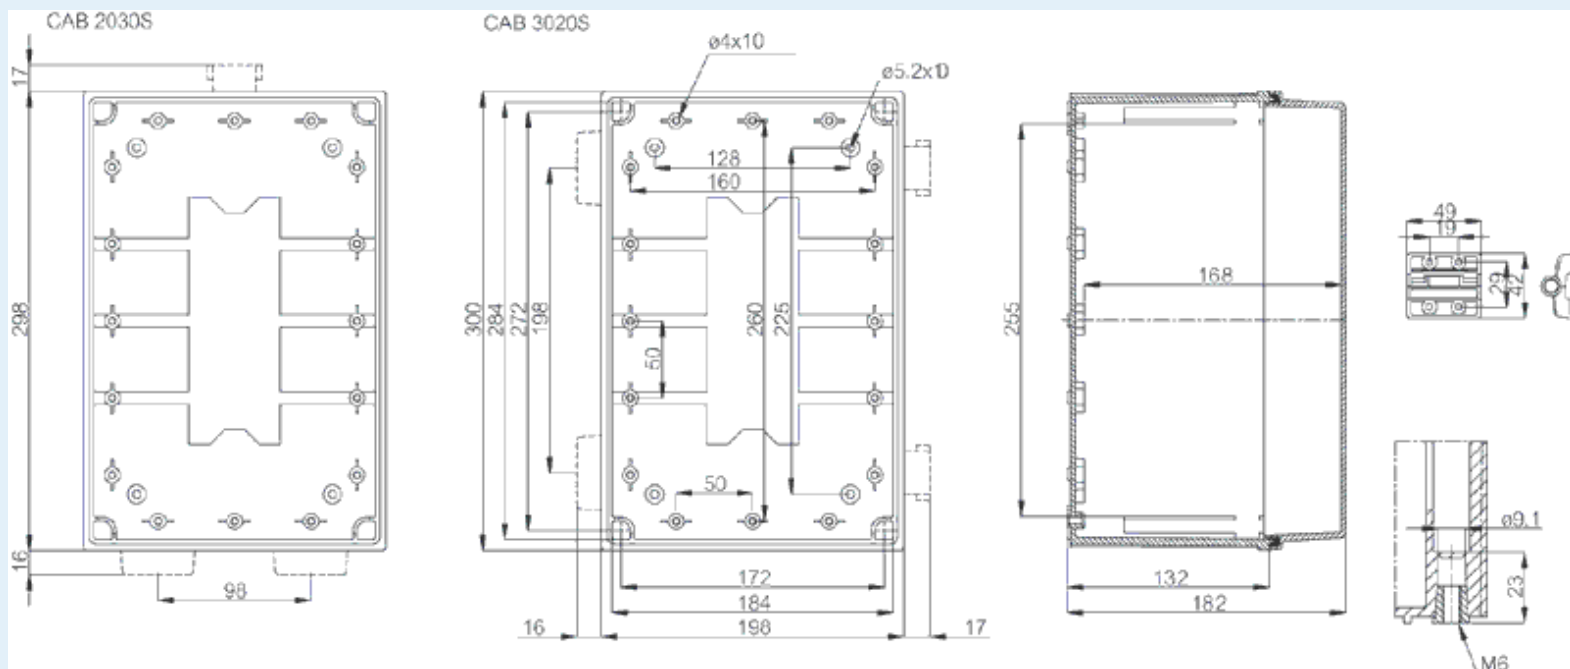

CAB PC 302018 T

Sample image

Order symbol : CAB PC 302018 T

Product nr : 8113030

Description : Cabinet, PC, Smoked transparent door

Remarks : Latches on the long side

EAN : 6418074020017

El. number :

- Finland : 3424151
- Denmark : 8212020210
- Sweden : 2539935

Including : Cabinet base. door with PUR gasket. latches. screws for mounting plate/ DIN-rail and corner plugs.

Dimensions :

	Height	Width	Depth
mm :	300	200	180
inch :	11.81	7.87	7.09

Materials :

Material :	Polycarbonate
Base colour :	RAL_7035

Accessories :

MB 12225 AL	Swing door set (20 x 20 x 80)
EKIV 27	DIN-35 Mounting rail, for enclosures: (266 x 35 x 1.5)
DRF 23	DIN rail frame set, for enclosures:
FP A 23	Swing-out door/Front plate (aluminium), for enclosures: (168 x 268 x 1)

Cover colour :	Clear transparent
Gasket material :	Polyurethane

EKIV 17	DIN-35 Mounting rail, for enclosures: (166 x 35 x 1.5)
EKIV 23	Mounting plate, for enclosures: (170 x 270 x 1.5)

Temperatures :

Temperature °C (continuous) :	-40 ... 80
Temperature °F (continuous) :	-40 ... 175