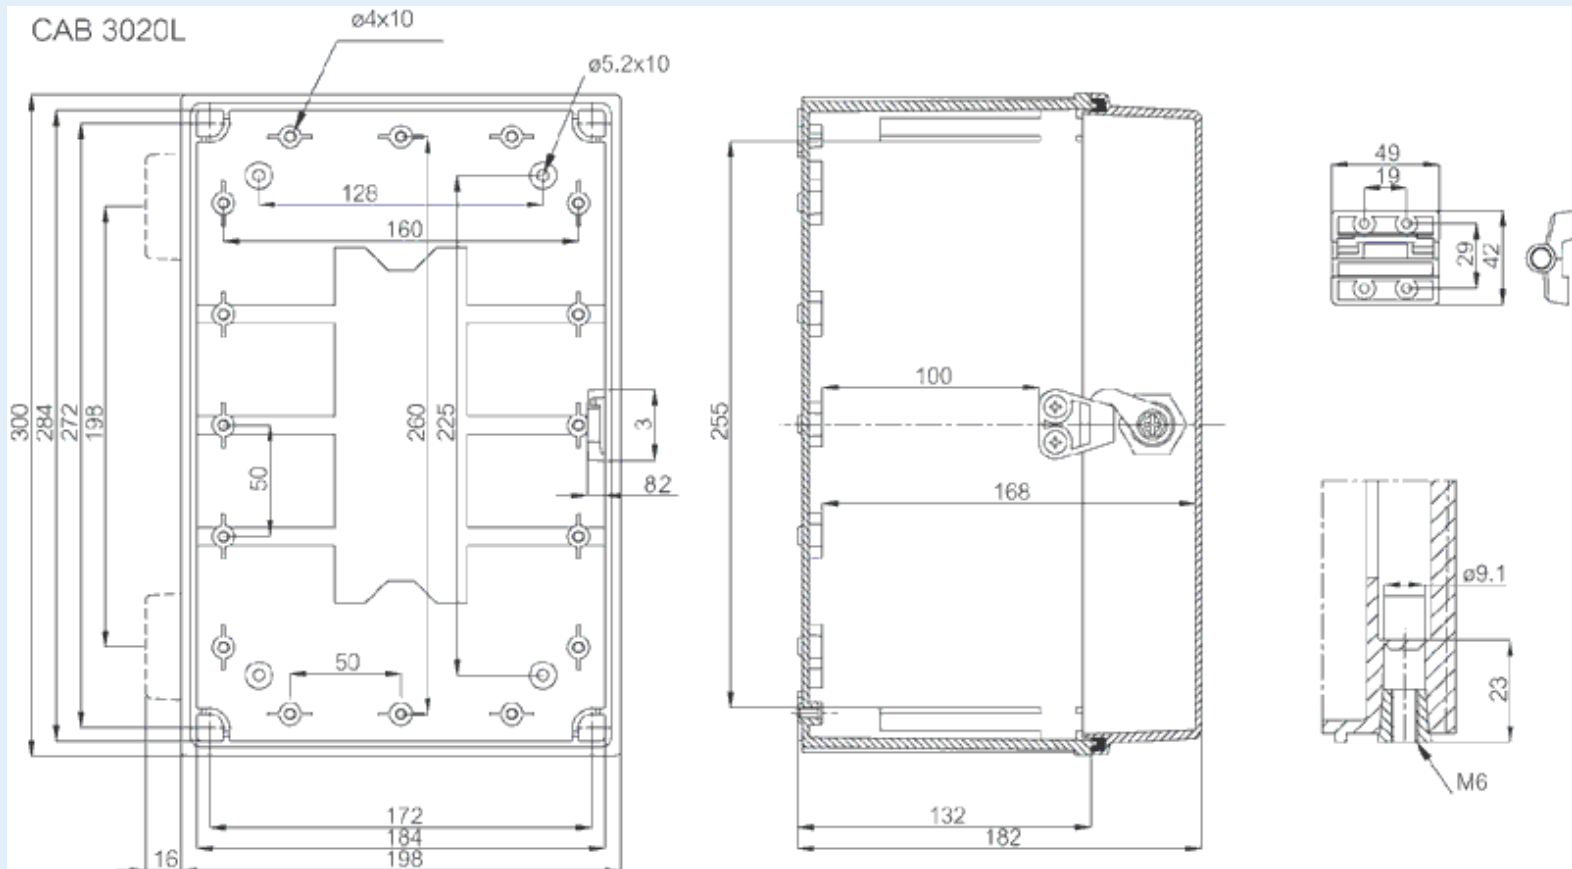

CAB PC 302018 T3B

Sample image

Order symbol : CAB PC 302018 T3B

Product nr : 8113032

Description : Cabinet, PC, Smoked transparent door

Remarks : Lock on the long side

EAN : 6418074020055

El. number :

- Finland : 3424155
- Denmark : 8212019218
- Sweden : 2539939

Including : Cabinet base, door with PUR gasket, 3mm double bit lock(s) with key, screws for mounting plate/DIN-rail and corner plugs.

CAB 3020L

Dimensions :	Height	Width	Depth
mm :	300	200	180
inch :	11.81	7.87	7.09

Accessories :

MB 12225 Swing door set
AL (20 x 20 x 80)

Materials :

Material :	Polycarbonate
Base colour :	RAL_7035
Cover colour :	Clear transparent
Gasket material :	Polyurethane

Temperatures :

Temperature °C (continuous) :	-40 ... 80
Temperature °F (continuous) :	-40 ... 175

EKIV 27	DIN-35 Mounting rail, for enclosures: (266 x 35 x 1.5)
DRF 23	DIN rail frame set, for enclosures:
FP A 23	Swing-out door/Front plate (aluminium), for enclosures: (168 x 268 x 1)
EKIV 17	DIN-35 Mounting rail, for enclosures: (166 x 35 x 1.5)
EKIV 23	Mounting plate, for enclosures: (170 x 270 x 1.5)