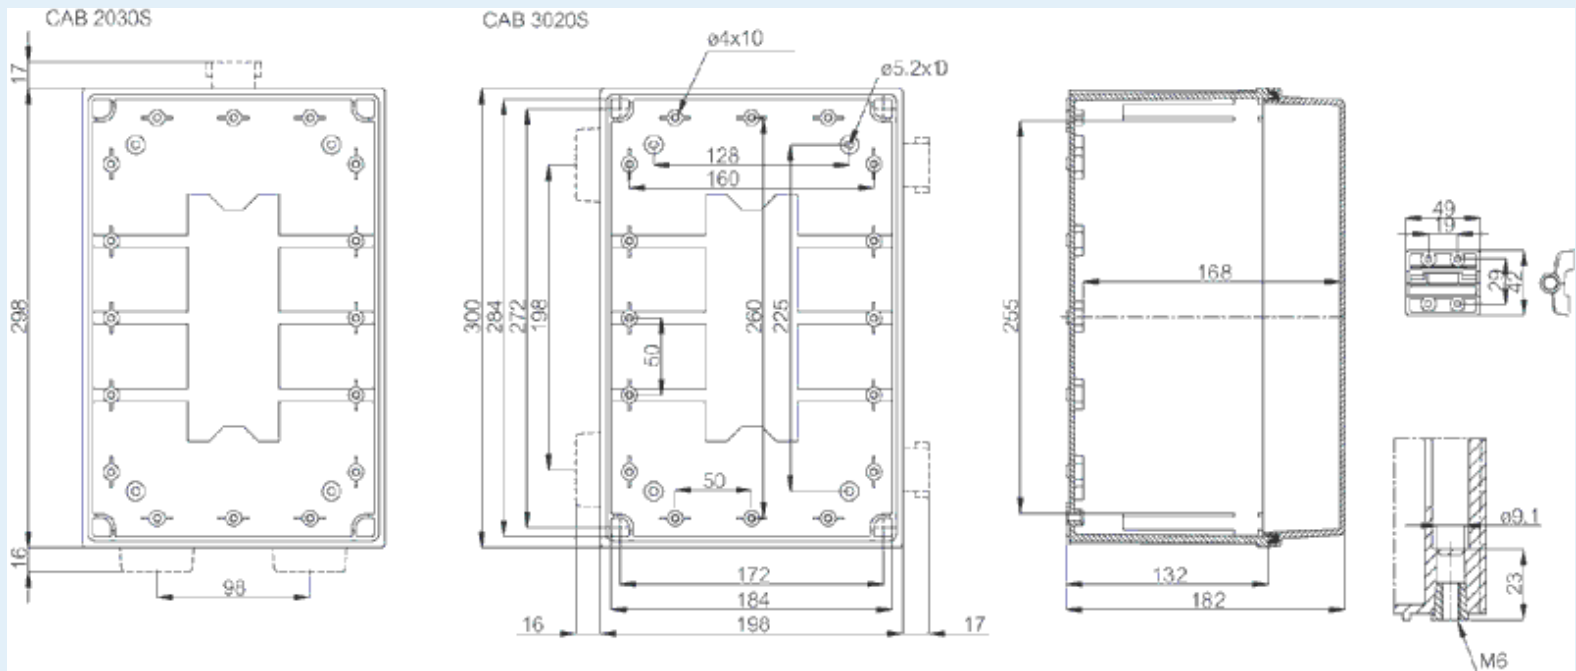

# CAB ABS 302018 G

Sample image

**Order symbol :** CAB ABS 302018 G

**EAN :** 6418074020062

**Product nr :** 8183330

**El. number :**

**Description :** Cabinet, ABS, Grey door

- Finland : 3424301
- Denmark : 8212020508
- Sweden : 2540061

**Remarks :** Latches on the long side

**Including :** Cabinet base. door with PUR gasket. latches. screws for mounting plate/ DIN-rail and corner plugs.

Dimensions :	Height	Width	Depth
mm :	300	200	180
inch :	11.81	7.87	7.09

**Materials :**

Material :	ABS
Base colour :	RAL_7035
Cover colour :	RAL 7035 -light grey

**Accessories :**

MB 12225 AL	Swing door set (20 x 20 x 80)
EKIV 27	DIN-35 Mounting rail, for enclosures: (266 x 35 x 1.5)
DRF 23	DIN rail frame set, for enclosures:
FP A 23	Swing-out door/Front plate (aluminium), for enclosures: (168 x 268 x 1)
EKIV 17	DIN-35 Mounting rail, for enclosures:

Gasket material : Polyurethane

(166 x 35 x 1.5)

EKIV 23

Mounting plate, for enclosures:  
(170 x 270 x 1.5)

**Temperatures :**

Temperature °C (continuous) : -40 ... 60

Temperature °F (continuous) : -40 ... 140