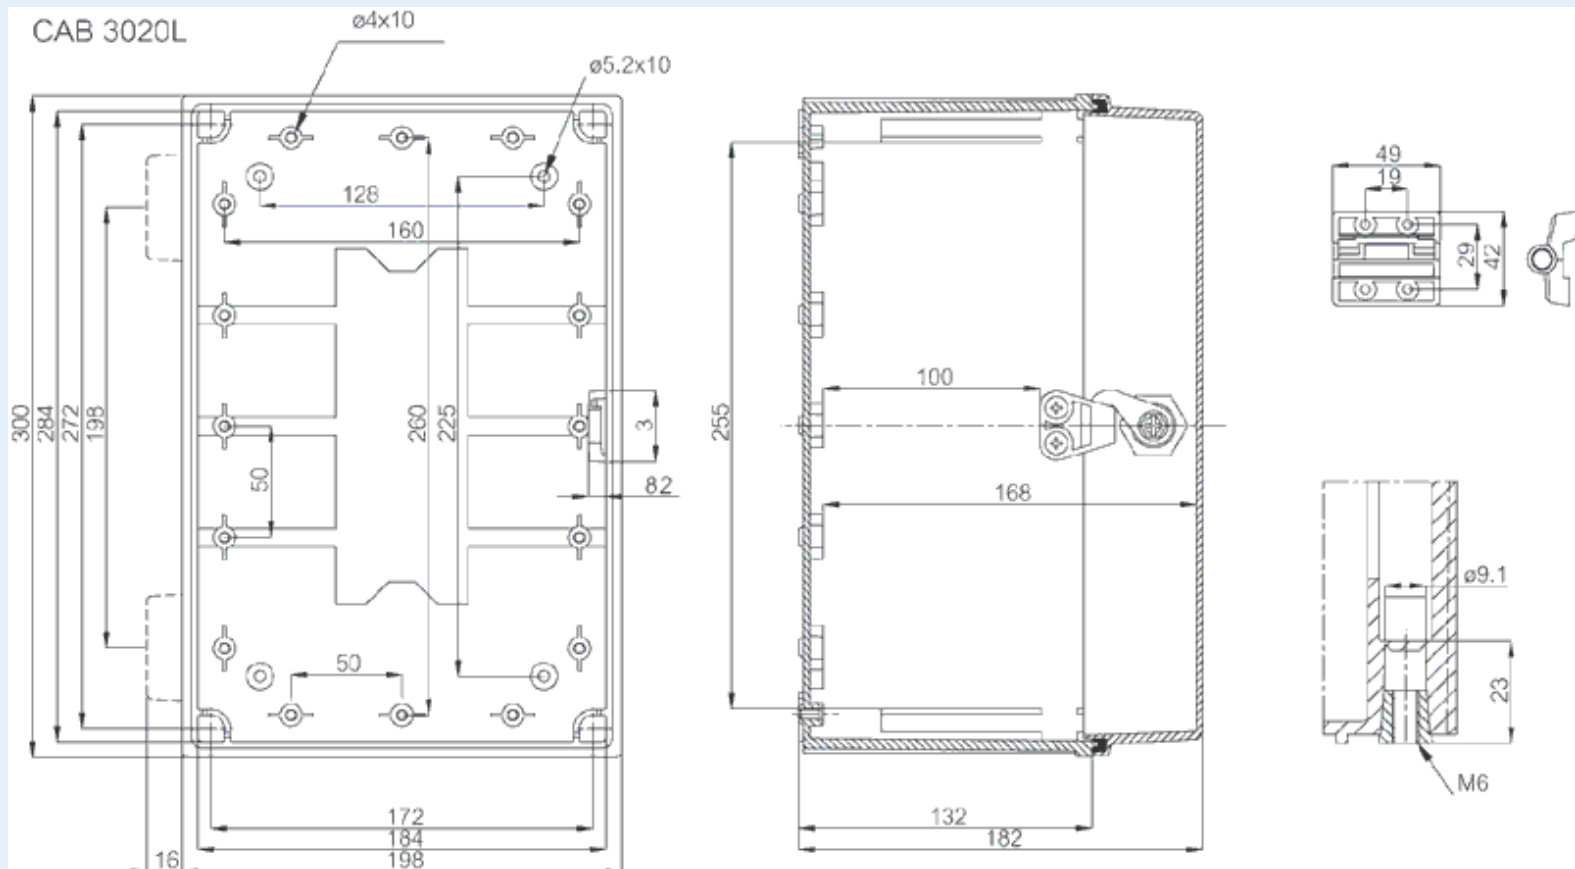

CAB ABS 302018 G3B

Sample image

Order symbol : CAB ABS 302018 G3B

EAN : 6418074020109

Product nr : 8183332

El. number :

Description : Cabinet, ABS, Grey door

- Finland : 3424305
- Denmark : 8212019001
- Sweden : 2540065

Remarks : Lock on the long side

Including : Cabinet base, door with PUR gasket, 3mm double bit lock(s) with key, screws for mounting plate/DIN-rail and corner plugs.

Dimensions : **Height** **Width** **Depth**

Accessories :

mm :	300	200	180
inch :	11.81	7.87	7.09

Materials :

Material :	ABS
Base colour :	RAL_7035
Cover colour :	RAL 7035 -light grey
Gasket material :	Polyurethane

Temperatures :

Temperature °C (continuous) :	-40 ... 60
Temperature °F (continuous) :	-40 ... 140

MB 12225 AL	Swing door set (20 x 20 x 80)
EKIV 27	DIN-35 Mounting rail, for enclosures: (266 x 35 x 1.5)
DRF 23	DIN rail frame set, for enclosures:
FP A 23	Swing-out door/Front plate (aluminium), for enclosures: (168 x 268 x 1)
EKIV 17	DIN-35 Mounting rail, for enclosures: (166 x 35 x 1.5)
EKIV 23	Mounting plate, for enclosures: (170 x 270 x 1.5)