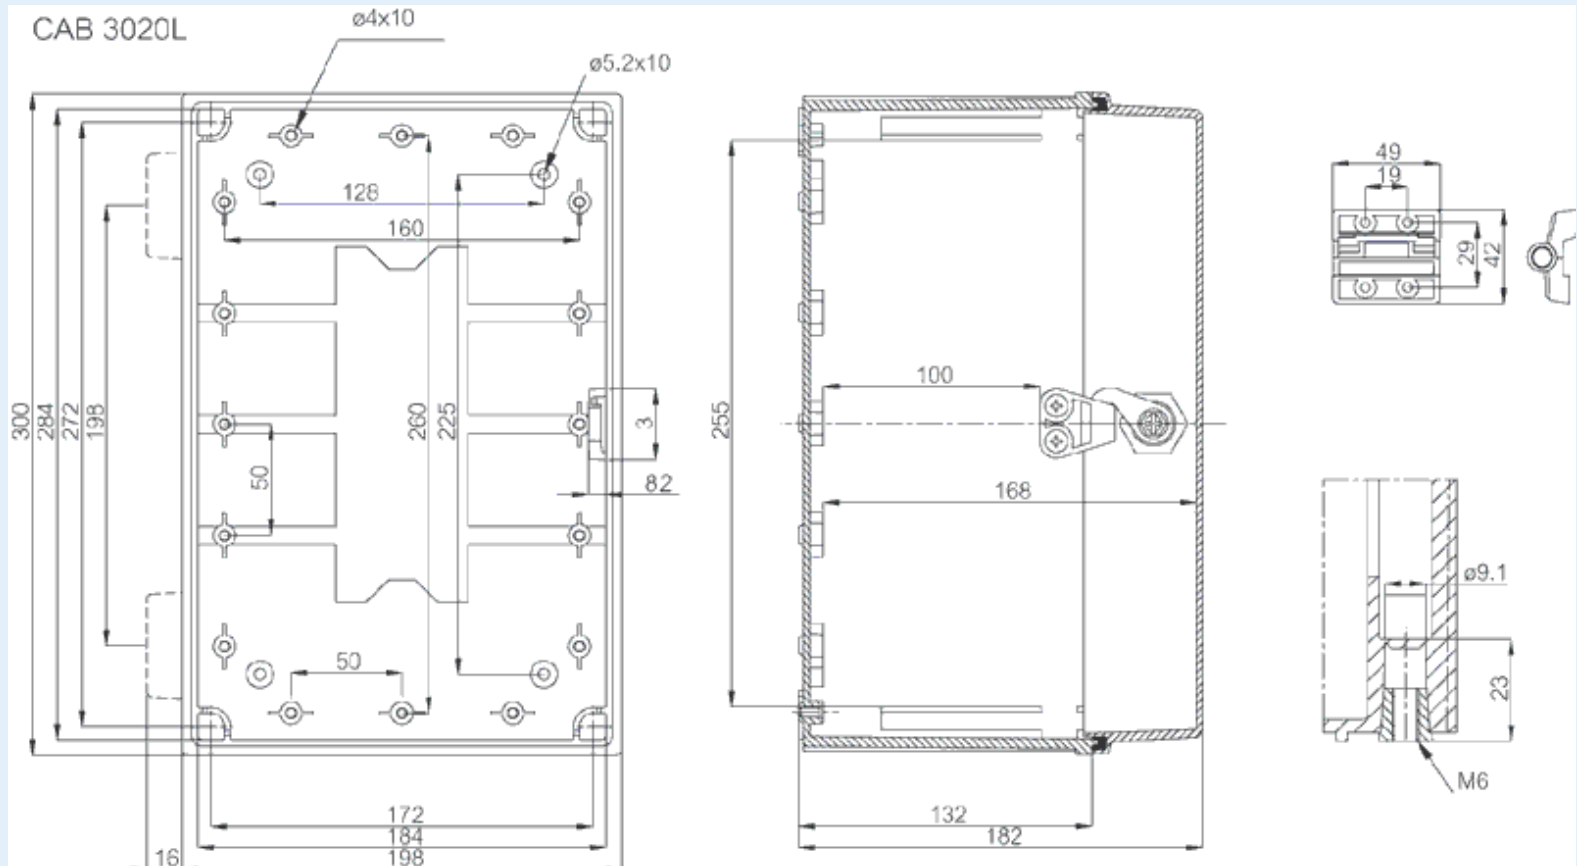

# CAB ABS 302018 T3B

Sample image

**Order symbol :** CAB ABS 302018 T3B

**Product nr :** 8183032

**Description :** Cabinet, ABS, Smoked transparent door

**Remarks :** Lock on the long side

**EAN :** 6418074020116

**El. number :**

- Finland : 3424355
- Denmark : 8212019014
- Sweden : 2540035

**Including :** Cabinet base, door with PUR gasket, 3mm double bit lock(s) with key, screws for mounting plate/DIN-rail and corner plugs.

<b>Dimensions :</b>	<b>Height</b>	<b>Width</b>	<b>Depth</b>
mm :	300	200	180
inch :	11.81	7.87	7.09