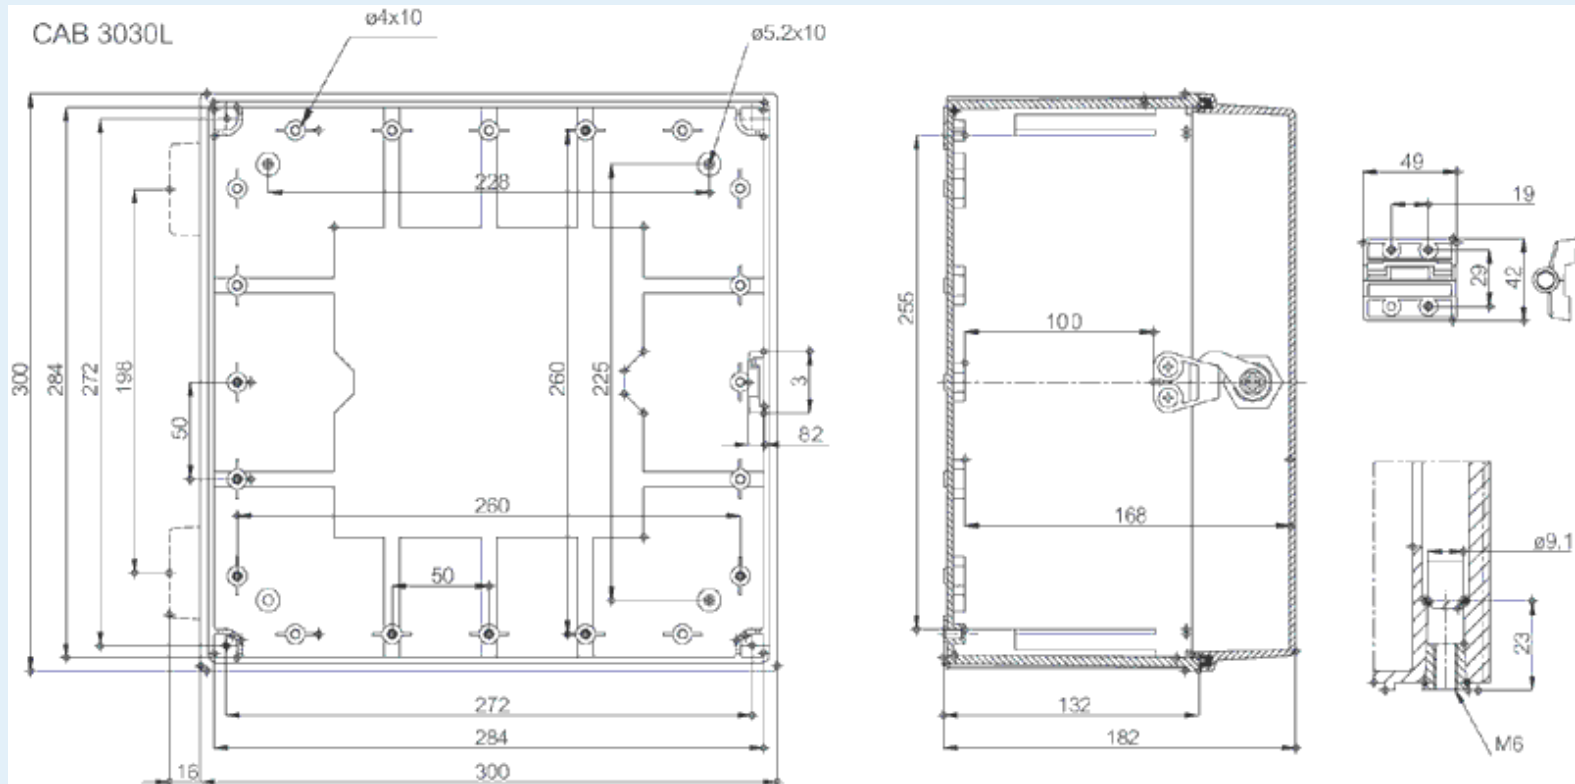

CAB ABS 303018 T3B

Sample image

Order symbol : CAB ABS 303018 T3B

Product nr : 8183042

Description : Cabinet, ABS, Smoked transparent door

Remarks : Lock on the long side

EAN : 6418074020192

EI. number :

- Finland : 3424361
- Denmark : 8212019030
- Sweden : 2540039

Including : Cabinet base. door with PUR gasket. 3mm double bit lock(s) with key. screws for mounting plate/DIN-rail and corner plugs.

Dimensions :	Height	Width	Depth
mm :	300	300	180

Accessories :	
EKIV 33	Mounting plate, for enclosures: (270 x 270 x 1.5)

inch : 11.81 11.81 7.09

Materials :

Material : ABS
Base colour : RAL_7035
Cover colour : Clear transparent
Gasket material : Polyurethane

EKIV 27 DIN-35 Mounting rail, for enclosures:
(266 x 35 x 1.5)

DRF 33 DIN rail frame set, for enclosures:

Ratings :

Ingress protection (EN 60529): IP65;
Impact Resistance (EN 62262): IK08;
electrical_insulation : Totally insulated
Halogen free (DIN/VDE 0472, Part 815) : Yes
UV resistance : -
Flammability Rating : UL 94 HB
Glow Wire Test (IEC 695-2-1) °C : 650C