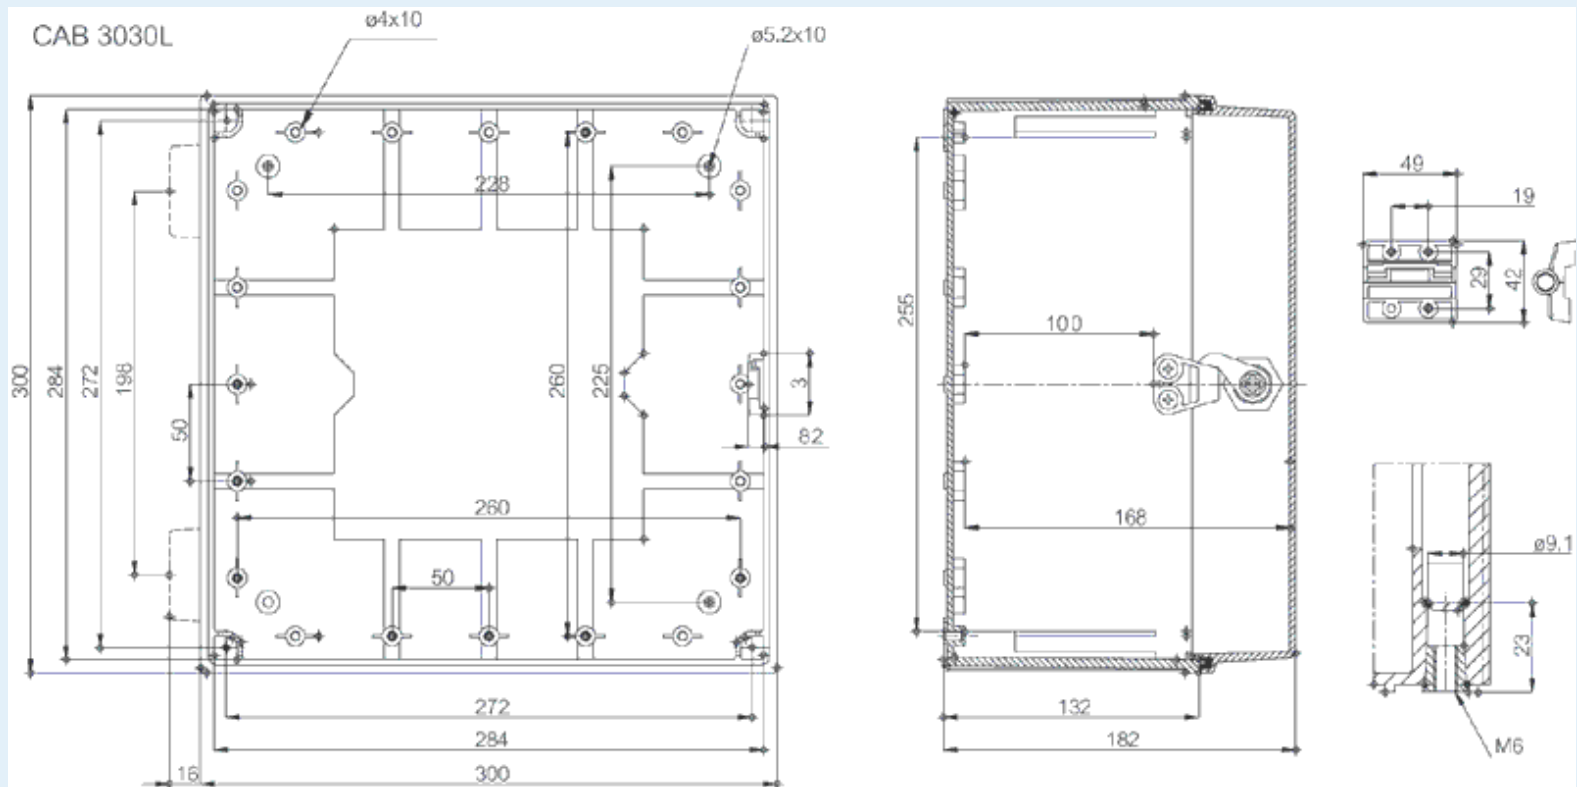

CAB ABS 303018 G3B

Sample image

Order symbol : CAB ABS 303018 G3B

EAN : 6418074020185

Product nr : 8183342

El. number :

Description : Cabinet, ABS, Grey door

- Finland : 3424311
- Denmark : 8212019027
- Sweden : 2540069

Remarks : Lock on the long side

Including : Cabinet base. door with PUR gasket. 3mm double bit lock(s) with key. screws for mounting plate/DIN-rail and corner plugs.

Dimensions :	Height	Width	Depth
mm :	300	300	180
inch :	11.81	11.81	7.09

Accessories :

- EKIV 33 Mounting plate, for enclosures: (270 x 270 x 1.5)
- MB 12225 Swing door set

Materials :

Material :	ABS
Base colour :	RAL_7035
Cover colour :	RAL 7035 -light grey
Gasket material :	Polyurethane

AL	(20 x 20 x 80)
FP A 33	Swing-out door/Front plate (aluminium), for enclosures: (268 x 268 x 1)
EKIV 27	DIN-35 Mounting rail, for enclosures: (266 x 35 x 1.5)
DRF 33	DIN rail frame set, for enclosures: