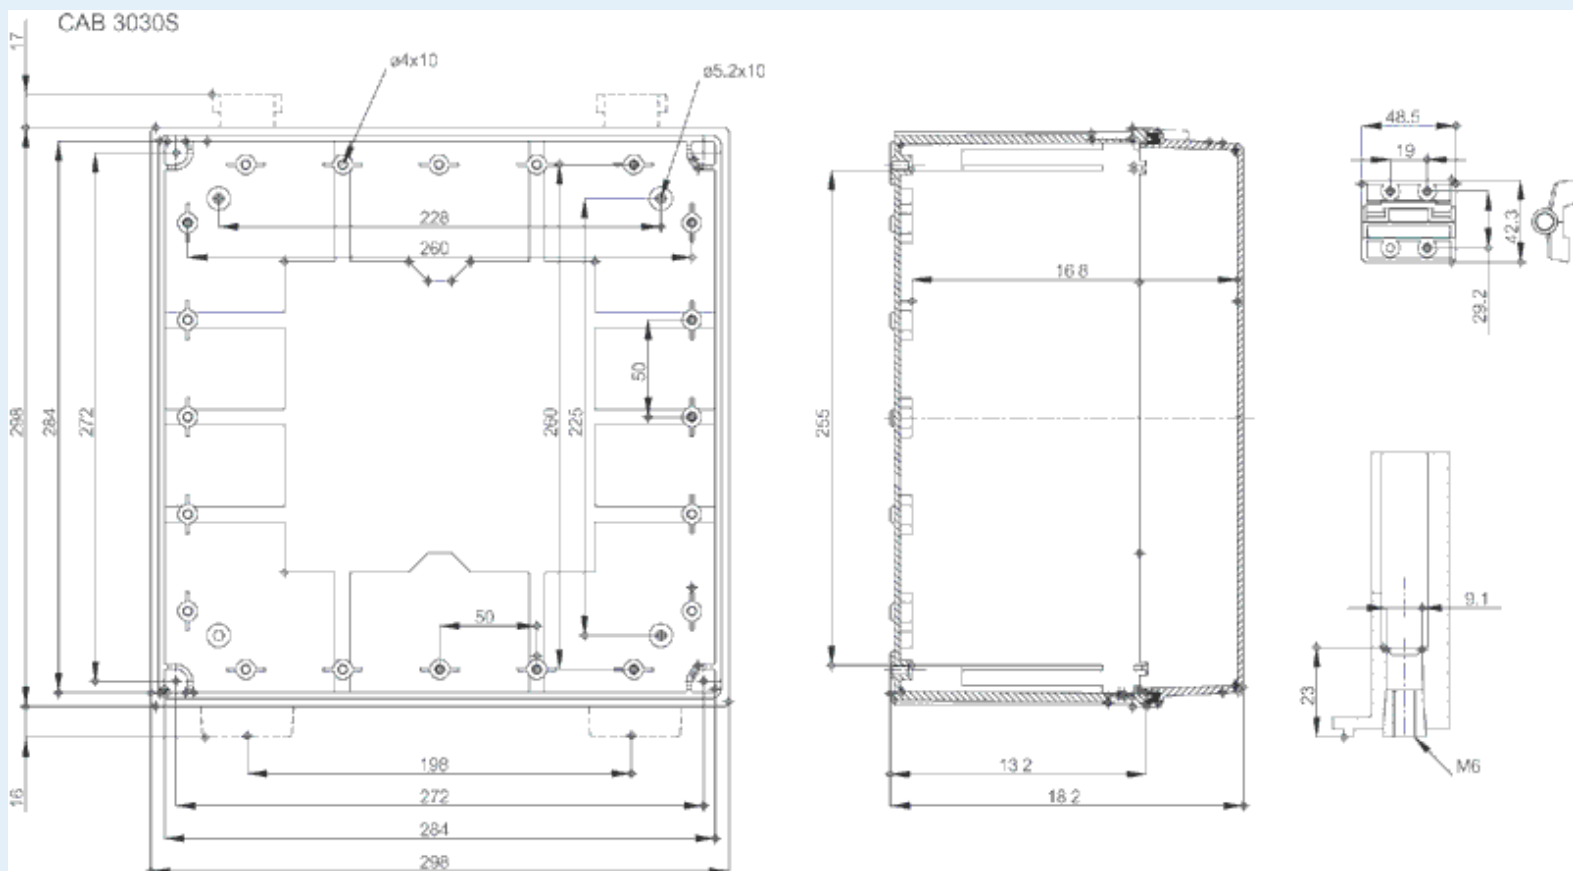

# CAB ABS 303018 G

Sample image

**Order symbol :** CAB ABS 303018 G

**EAN :** 6418074020161

**Product nr :** 8183340

**El. number :**

**Description :** Cabinet, ABS, Grey door

- Finland : 3424307
- Denmark : 8212020524
- Sweden : 2540067

**Remarks :** Latches on the long side

**Including :** Cabinet base. door with PUR gasket. latches. screws for mounting plate/ DIN-rail and corner plugs.

Dimensions :	Height	Width	Depth
mm :	300	300	180
inch :	11.81	11.81	7.09

**Accessories :**

- EKIV 33 Mounting plate, for enclosures: (270 x 270 x 1.5)
- MB 12225 Swing door set

**Materials :**

Material :	ABS
Base colour :	RAL_7035
Cover colour :	RAL 7035 -light grey
Gasket material :	Polyurethane

AL	(20 x 20 x 80)
FP A 33	Swing-out door/Front plate (aluminium), for enclosures: (268 x 268 x 1)
EKIV 27	DIN-35 Mounting rail, for enclosures: (266 x 35 x 1.5)
DRF 33	DIN rail frame set, for enclosures: