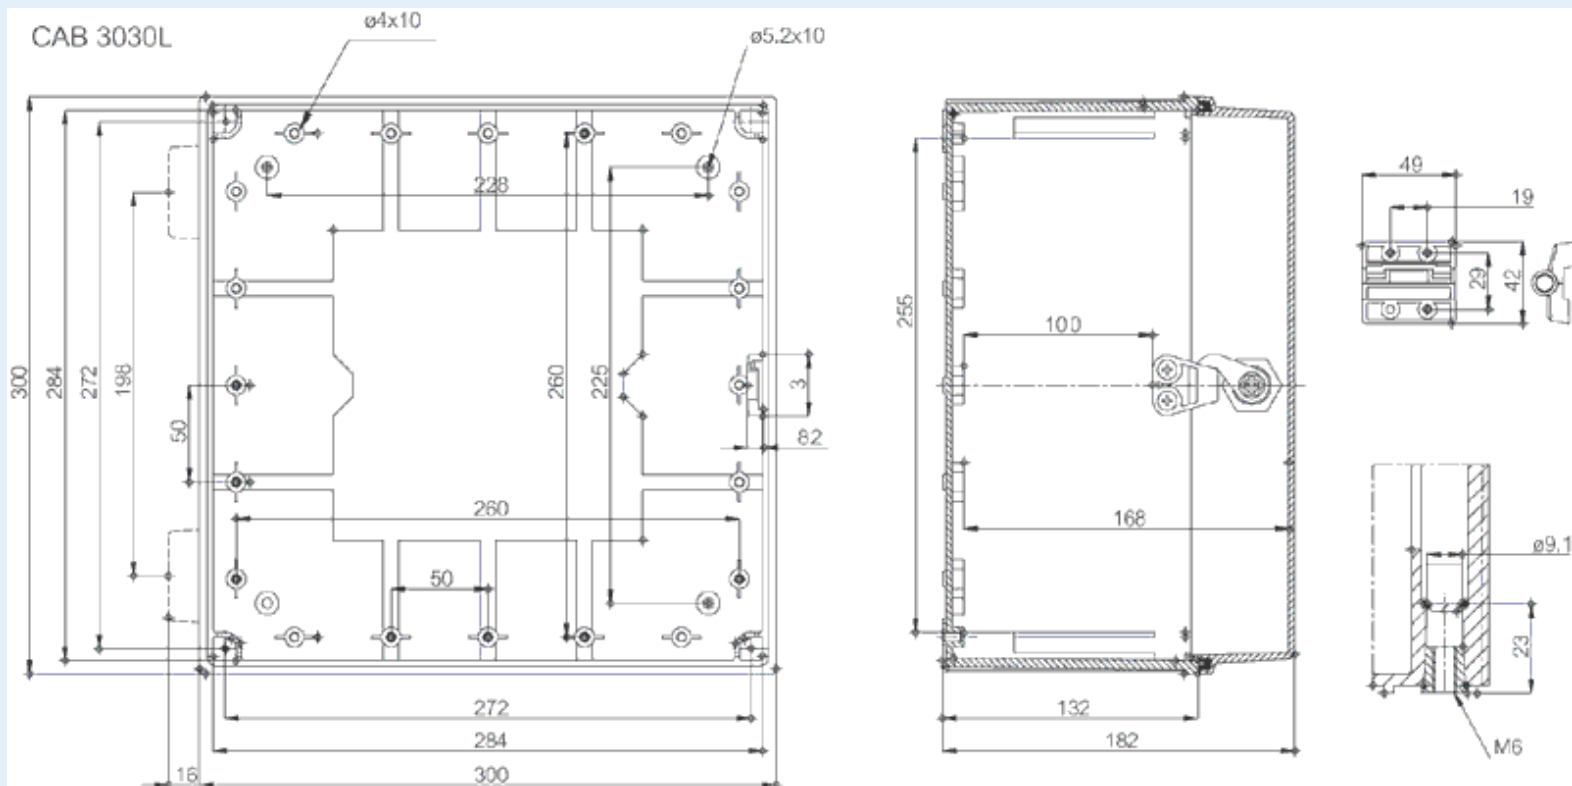

# CAB PC 303018 T3B

Sample image

**Order symbol :** CAB PC 303018 T3B

**Product nr :** 8113042

**Description :** Cabinet, PC, Smoked transparent door

**Remarks :** Lock on the long side

**EAN :** 6418074020154

**El. number :**

- Finland : 3424161
- Denmark : 8212019234
- Sweden : 2539943

**Including :** Cabinet base. door with PUR gasket. 3mm double bit lock(s) with key. screws for mounting plate/DIN-rail and corner plugs.

CAB 3030L

Dimensions :	Height	Width	Depth
mm :	300	300	180
inch :	11.81	11.81	7.09

**Accessories :**

- EKIV 33 Mounting plate, for enclosures: (270 x 270 x 1.5)
- MB 12225 Swing door set (20 x 20 x 80)
- AL Swing door set (20 x 20 x 80)
- FP A 33 Swing-out door/Front plate (aluminium), for

enclosures:  
(268 x 268 x 1)

EKIV 27	DIN-35 Mounting rail, for enclosures: (266 x 35 x 1.5)
DRF 33	DIN rail frame set, for enclosures:

**Ratings :**

Ingress protection (EN 60529):	IP65;
Impact Resistance (EN 62262):	IK08;
electrical_insulation :	Totally insulated
Halogen free (DIN/VDE 0472, Part 815) :	Yes
UV resistance :	UL 746C
Flammability Rating :	UL 94 V0
Glow Wire Test (IEC 695-2-1) °C :	960C