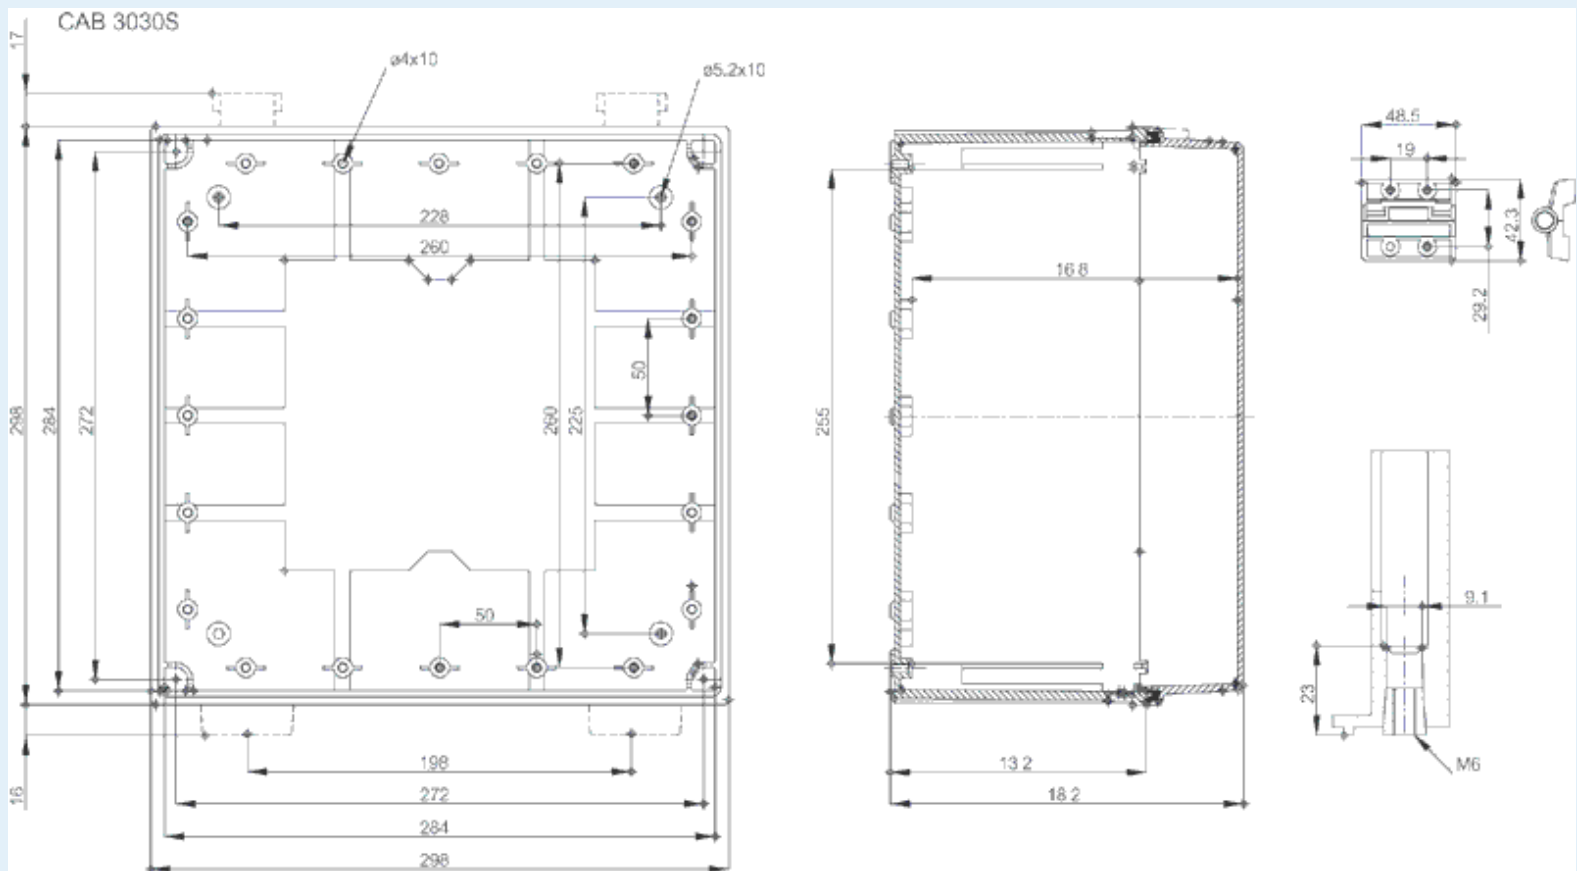

CAB PC 303018 T

Sample image

Order symbol : CAB PC 303018 T

Product nr : 8113040

Description : Cabinet, PC, Smoked transparent door

Remarks : Latches on the long side

EAN : 6418074020130

El. number :

- Finland : 3424157
- Denmark : 8212020236
- Sweden : 2539941

Including : Cabinet base. door with PUR gasket. latches. screws for mounting plate/ DIN-rail and corner plugs.

Dimensions :	Height	Width	Depth
mm :	300	300	180
inch :	11.81	11.81	7.09

Accessories :

EKIV 33 Mounting plate, for enclosures:
(270 x 270 x 1.5)

Materials :

Material :	Polycarbonate
Base colour :	RAL_7035
Cover colour :	Clear transparent
Gasket material :	Polyurethane

MB 12225 AL	Swing door set (20 x 20 x 80)
FP A 33	Swing-out door/Front plate (aluminium), for enclosures: (268 x 268 x 1)
EKIV 27	DIN-35 Mounting rail, for enclosures: (266 x 35 x 1.5)
DRF 33	DIN rail frame set, for enclosures: