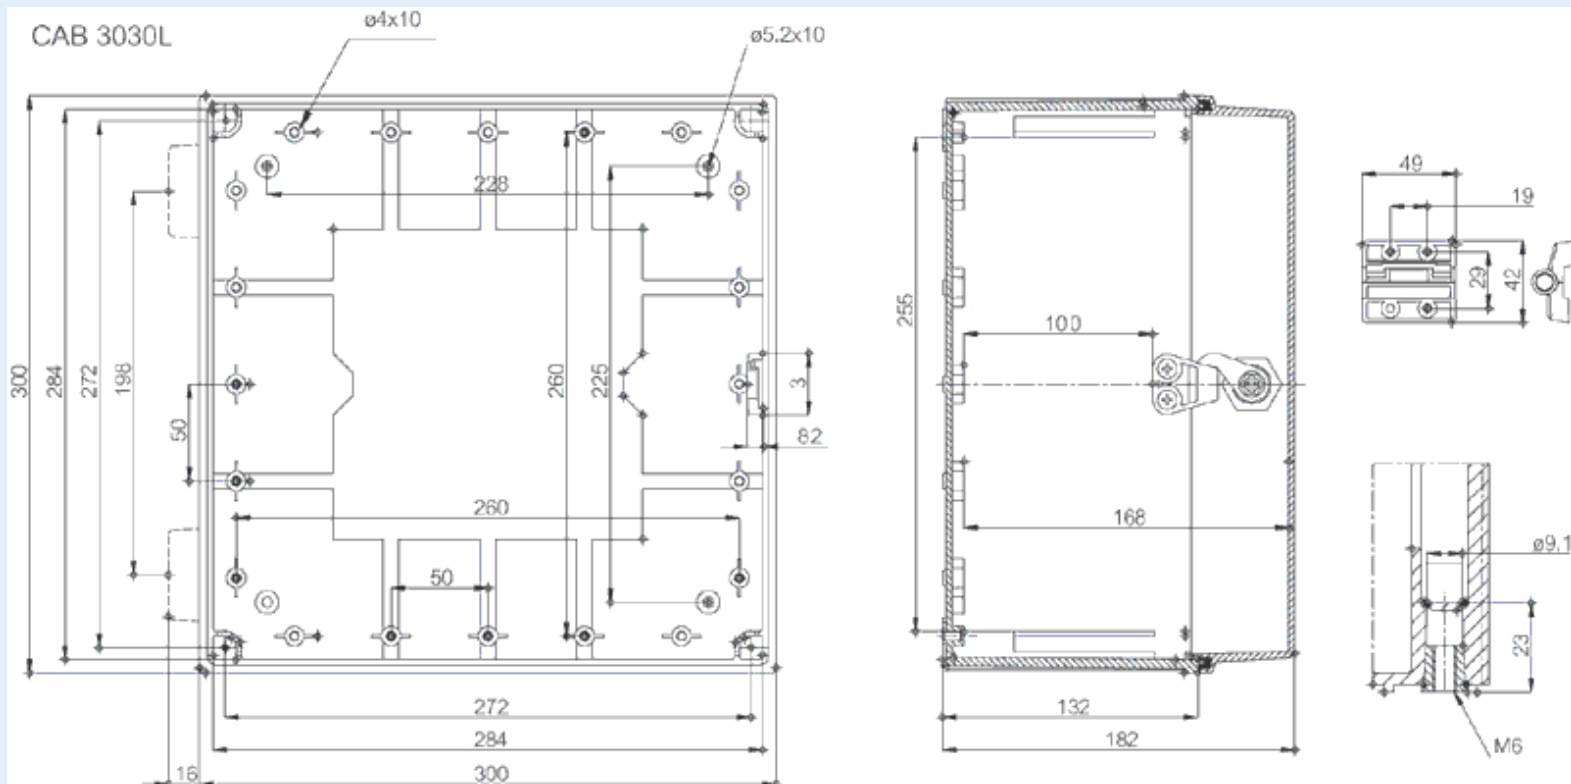

# CAB PC 303018 G3B

Sample image

**Order symbol :** CAB PC 303018 G3B

**EAN :** 6418074020147

**Product nr :** 8113342

**El. number :**

**Description :** Cabinet, PC, Grey door

- Finland : 3424111
- Denmark : 8212019221
- Sweden : 2539969

**Remarks :** Lock on the long side

**Including :** Cabinet base, door with PUR gasket, 3mm double bit lock(s) with key, screws for mounting plate/DIN-rail and corner plugs.

CAB 3030L

**Dimensions :**

	Height	Width	Depth
mm :	300	300	180
inch :	11.81	11.81	7.09

**Materials :**

**Accessories :**

EKIV 33	Mounting plate, for enclosures: (270 x 270 x 1.5)
MB 12225 AL	Swing door set (20 x 20 x 80)
FP A 33	Swing-out door/Front plate (aluminium), for enclosures:

Material : Polycarbonate  
Base colour : RAL\_7035  
Cover colour : RAL 7035 -light grey  
Gasket material : Polyurethane

(268 x 268 x 1)

EKIV 27 DIN-35 Mounting rail, for enclosures:  
(266 x 35 x 1.5)

DRF 33 DIN rail frame set, for enclosures:

**Temperatures :**

Temperature °C (continuous) : -40 ... 80  
Temperature °F (continuous) : -40 ... 175