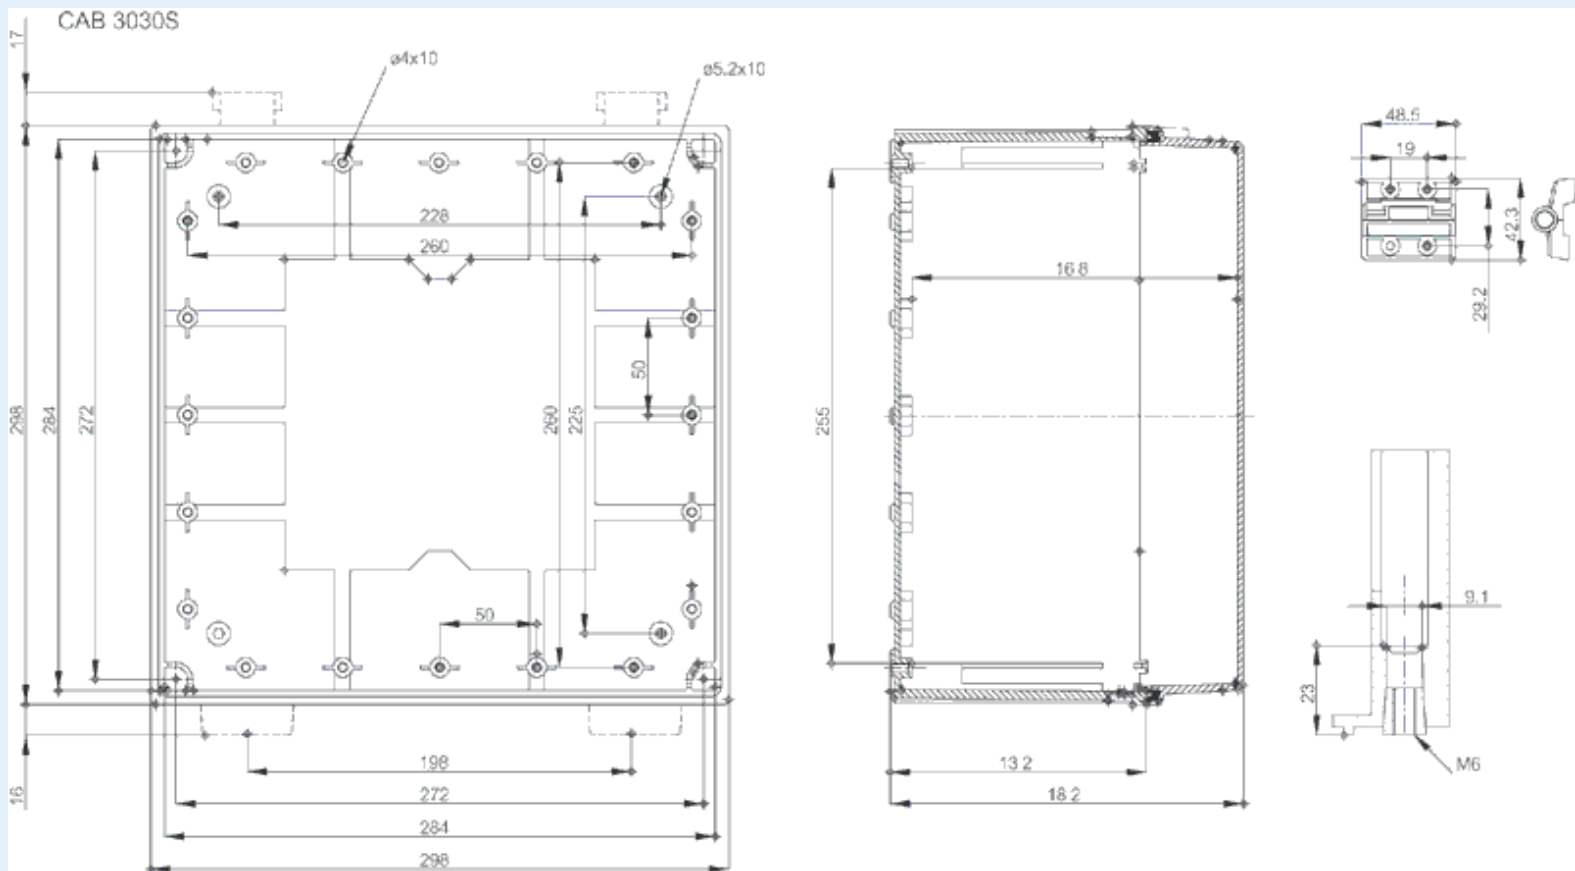

CAB PC 303018 G

Sample image

Order symbol : CAB PC 303018 G

EAN : 6418074020123

Product nr : 8113340

El. number :

Description : Cabinet, PC, Grey door

- Finland : 3424107
- Denmark : 8212020223
- Sweden : 2539967

Remarks : Latches on the long side

Including : Cabinet base. door with PUR gasket. latches. screws for mounting plate/
DIN-rail and corner plugs.

Dimensions :	Height	Width	Depth
mm :	300	300	180
inch :	11.81	11.81	7.09

Accessories :

- EKIV 33 Mounting plate, for enclosures: (270 x 270 x 1.5)
- MB 12225 Swing door set

Materials :

Material :	Polycarbonate
Base colour :	RAL_7035
Cover colour :	RAL 7035 -light grey
Gasket material :	Polyurethane

AL	(20 x 20 x 80)
FP A 33	Swing-out door/Front plate (aluminium), for enclosures: (268 x 268 x 1)
EKIV 27	DIN-35 Mounting rail, for enclosures: (266 x 35 x 1.5)
DRF 33	DIN rail frame set, for enclosures: