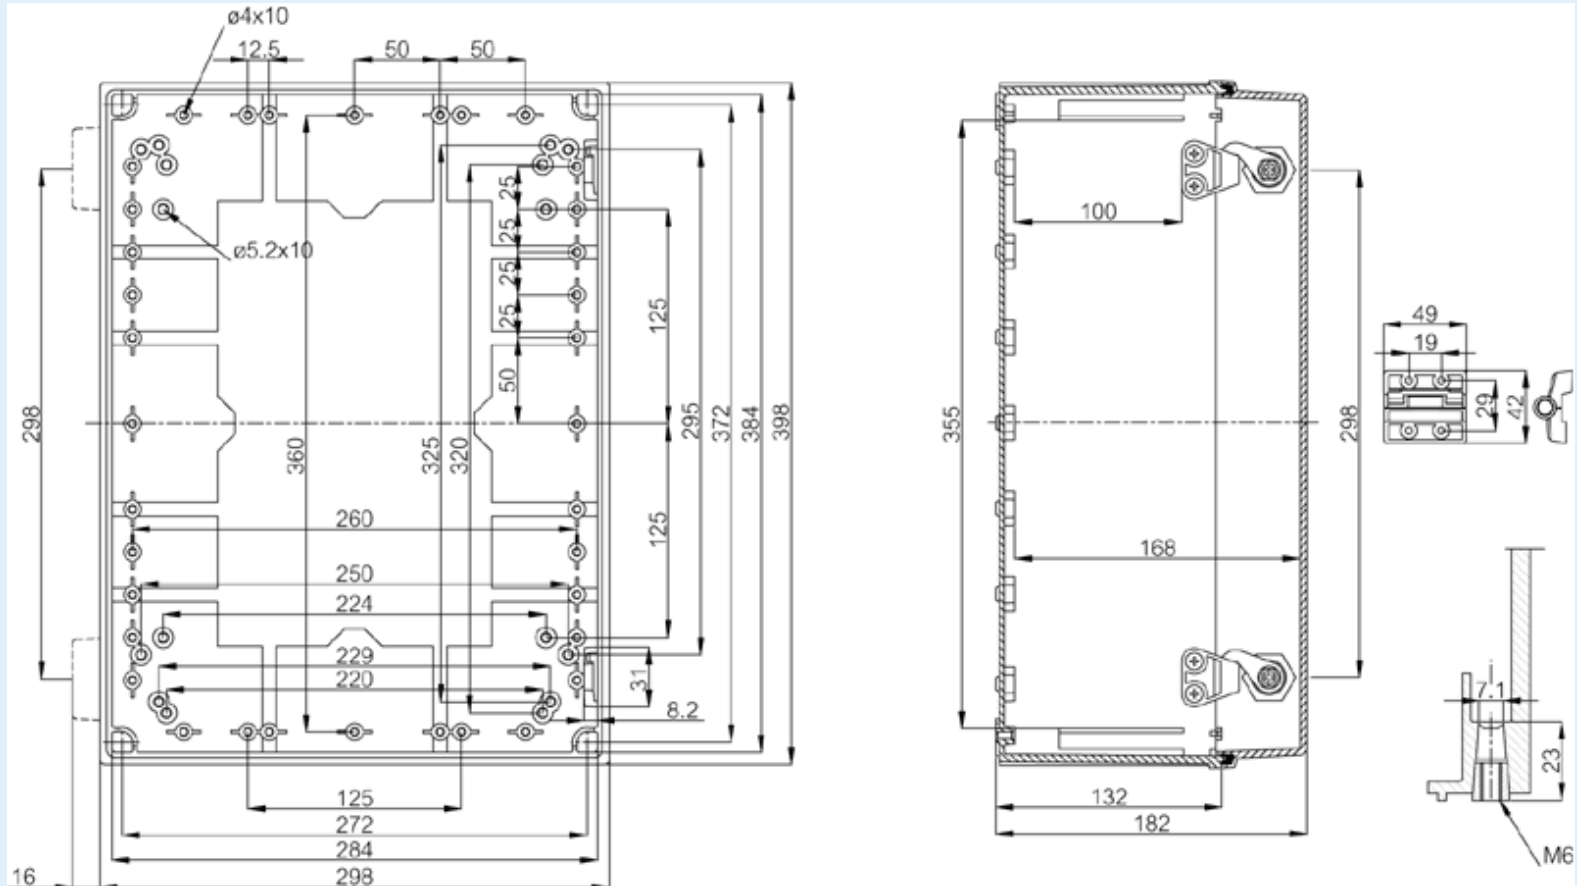

CAB ABS 403018 T3B

Sample image

Order symbol : CAB ABS 403018 T3B

Product nr : 8183052

Description : Cabinet, ABS, Smoked transparent door

Remarks : Locks on the long side

EAN : 6418074020314

El. number :

- Finland : 3424368
- Denmark : 8212019056
- Sweden : 2540045

Including : Cabinet base, door with PUR gasket, 3mm double bit lock(s) with key, screws for mounting plate/DIN-rail and corner plugs.

Dimensions :	Height	Width	Depth
mm :	400	300	180
inch :	15.75	11.81	7.09

Accessories :

DRF 43/44	DIN rail frame set, for enclosures:
MB 12225 AL	Swing door set (20 x 20 x 80)
EKIV 37	DIN-35 Mounting rail, for enclosures: (366 x 35 x 1.5)
EKIV 27	DIN-35 Mounting rail, for enclosures: (266 x 35 x 1.5)
EKIV 43 PL	Mounting plate, plastic, for enclosures: (370 x 270 x 2)
EKIV 43	Mounting plate, for enclosures: (370 x 270 x 1.5)
FP A 43	Swing-out door/Front plate (aluminium), for enclosures: (268 x 368 x 1)