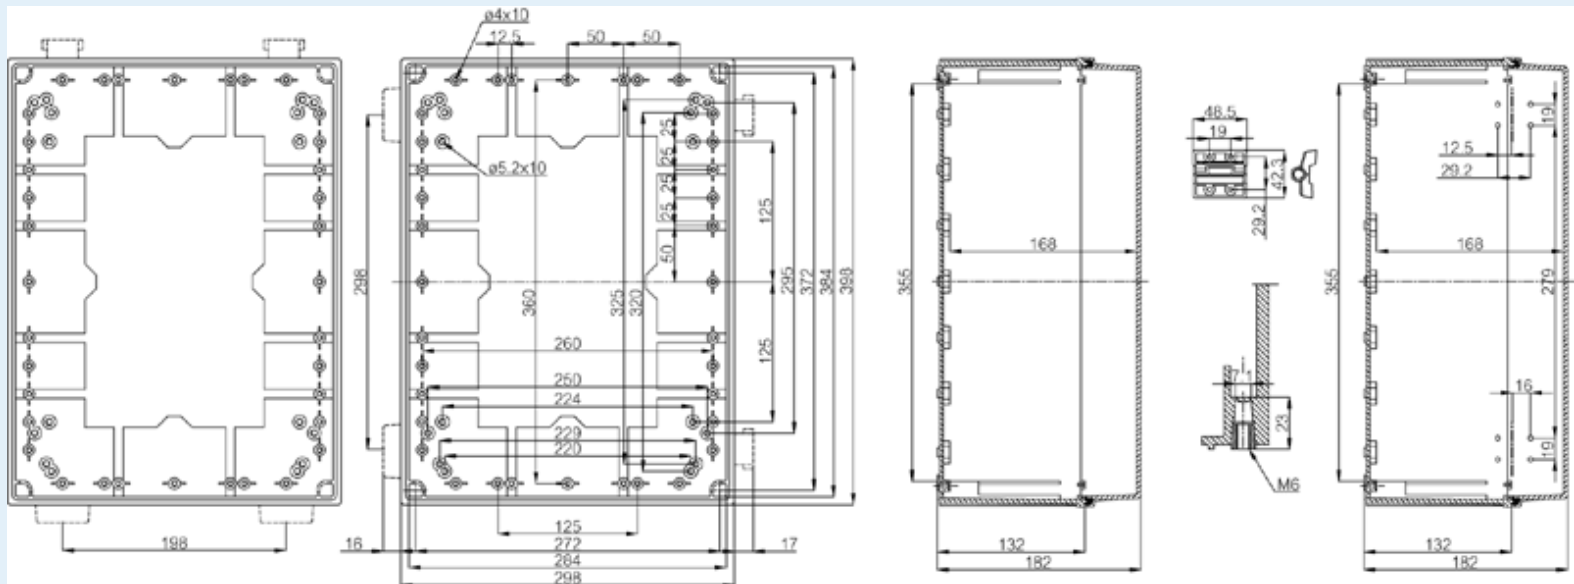

CAB PC 403018 T

Sample image

Order symbol : CAB PC 403018 T

Product nr : 8113050

Description : Cabinet, PC, Smoked transparent door

Remarks : Latches on the long side

EAN : 6418074020215

El. number :

- Finland : 3424164
- Denmark : 8212020252
- Sweden : 2539945

Including : Cabinet base. door with PUR gasket. latches. screws for mounting plate/ DIN-rail and corner plugs.

Dimensions :	Height	Width	Depth
mm :	400	300	180
inch :	15.75	11.81	7.09

Materials :

Material :	Polycarbonate
Base colour :	RAL_7035
Cover colour :	Clear transparent
Gasket material :	Polyurethane

Accessories :

DRF 43/44	DIN rail frame set, for enclosures:
MB 12225 AL	Swing door set (20 x 20 x 80)
EKIV 37	DIN-35 Mounting rail, for enclosures: (366 x 35 x 1.5)
EKIV 27	DIN-35 Mounting rail, for enclosures: (266 x 35 x 1.5)
EKIV 43 PL	Mounting plate, plastic, for enclosures: (370 x 270 x 2)
EKIV 43	Mounting plate, for enclosures: (370 x 270 x 1.5)