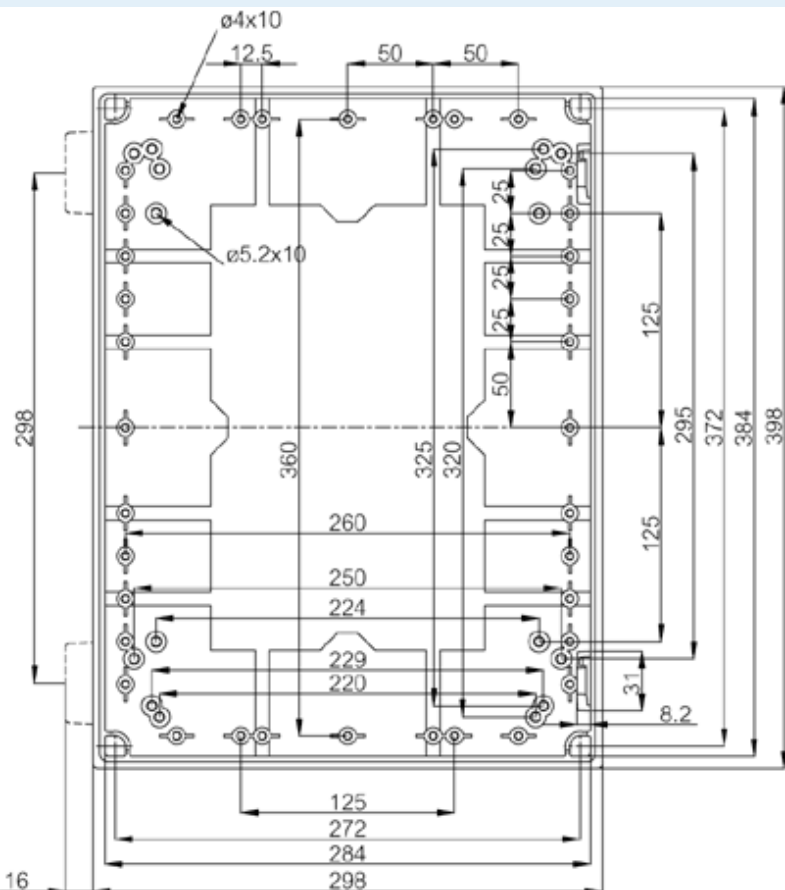

CAB PC 403018 G3B

FIBOX
Enclosing innovations

Sample image

Order symbol : CAB PC 403018 G3B

EAN : 6418074020246

Product nr : 8113352

El. number :

Description : Cabinet, PC, Grey door

- Finland : 3424118
- Denmark : 8212019247
- Sweden : 2539975

Remarks : Locks on the long side

Including : Cabinet base, door with PUR gasket, 3mm double bit lock(s) with key, screws for mounting plate/DIN-rail and corner plugs.

| Dimensions : | Height | Width | Depth |
|--------------|--------|-------|-------|
| mm : | 400 | 300 | 180 |
| inch : | 15.75 | 11.81 | 7.09 |

| Accessories : | |
|---------------|-------------------------------------|
| DRF 43/44 | DIN rail frame set, for enclosures: |
| MB 12225 | Swing door set |

Temperatures :

| | |
|-------------------------------|-------------|
| Temperature °C (continuous) : | -40 ... 80 |
| Temperature °F (continuous) : | -40 ... 175 |

| | |
|------------|---|
| AL | (20 x 20 x 80) |
| EKIV 37 | DIN-35 Mounting rail, for enclosures: (366 x 35 x 1.5) |
| EKIV 27 | DIN-35 Mounting rail, for enclosures: (266 x 35 x 1.5) |
| EKIV 43 PL | Mounting plate, plastic, for enclosures: (370 x 270 x 2) |
| EKIV 43 | Mounting plate, for enclosures: (370 x 270 x 1.5) |
| FP A 43 | Swing-out door/Front plate (aluminium), for enclosures: (268 x 368 x 1) |