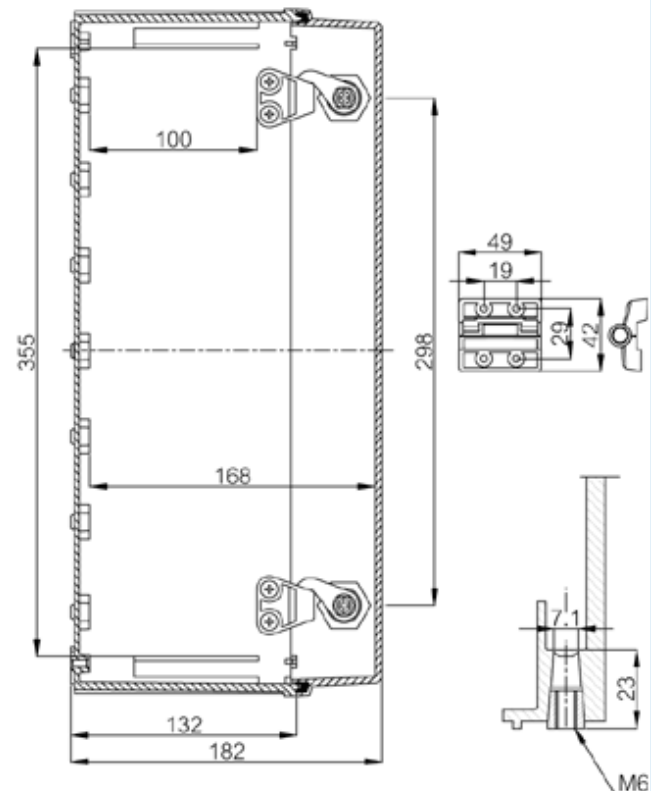

CAB PC 403018 G3B

FIBOX
Enclosing innovations

Sample image

Order symbol : CAB PC 403018 G3B

EAN : 6418074020246

Product nr : 8113352

El. number :

Description : Cabinet, PC, Grey door

- Finland : 3424118
- Denmark : 8212019247
- Sweden : 2539975

Remarks : Locks on the long side

Including : Cabinet base, door with PUR gasket, 3mm double bit lock(s) with key, screws for mounting plate/DIN-rail and corner plugs.

| Dimensions : | Height | Width | Depth |
|--------------|--------|-------|-------|
| mm : | 400 | 300 | 180 |
| inch : | 15.75 | 11.81 | 7.09 |

| Accessories : | |
|---------------|-------------------------------------|
| DRF 43/44 | DIN rail frame set, for enclosures: |
| MB 12225 | Swing door set |

Temperatures :

| | |
|-------------------------------|-------------|
| Temperature °C (continuous) : | -40 ... 80 |
| Temperature °F (continuous) : | -40 ... 175 |

| | |
|------------|---|
| AL | (20 x 20 x 80) |
| EKIV 37 | DIN-35 Mounting rail, for enclosures: (366 x 35 x 1.5) |
| EKIV 27 | DIN-35 Mounting rail, for enclosures: (266 x 35 x 1.5) |
| EKIV 43 PL | Mounting plate, plastic, for enclosures: (370 x 270 x 2) |
| EKIV 43 | Mounting plate, for enclosures: (370 x 270 x 1.5) |
| FP A 43 | Swing-out door/Front plate (aluminium), for enclosures: (268 x 368 x 1) |