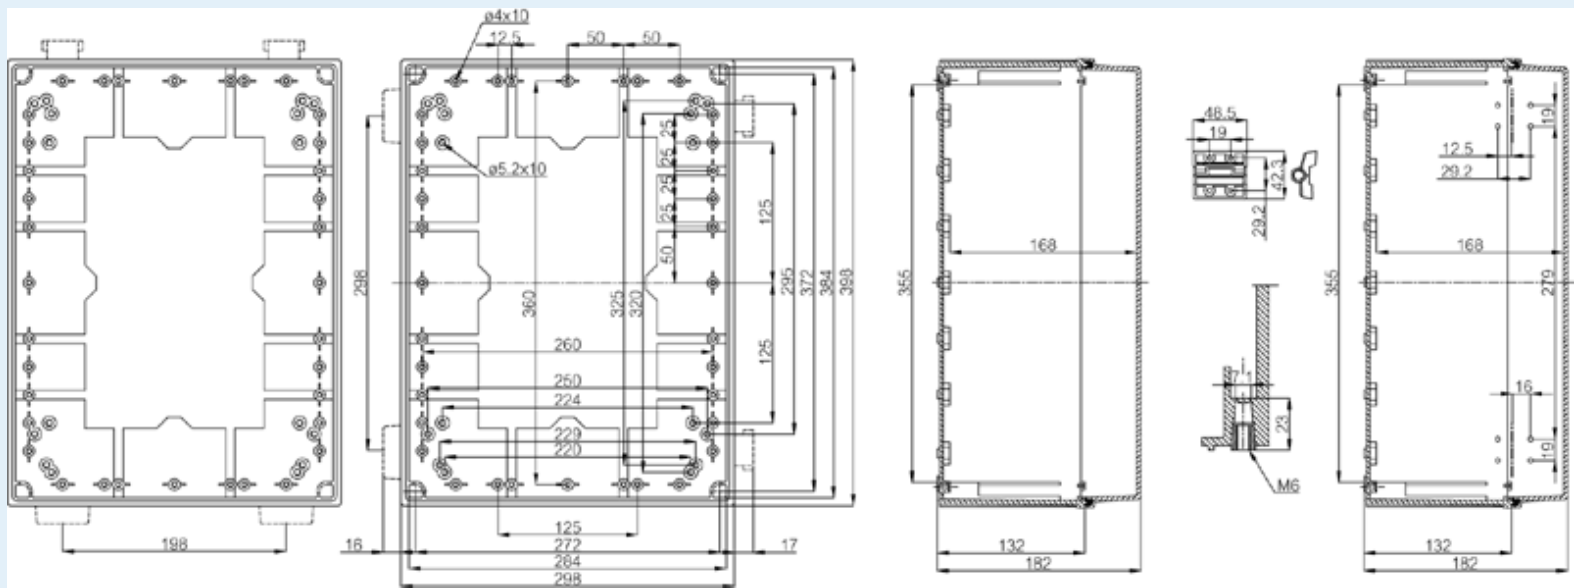

CAB PC 403018 G

Sample image

Order symbol : CAB PC 403018 G

EAN : 6418074020208

Product nr : 8113350

El. number :

Description : Cabinet, PC, Grey door

- Finland : 3424114
- Denmark : 8212020249
- Sweden : 2539971

Remarks : Latches on the long side

Including : Cabinet base, door with PUR gasket, latches, screws for mounting plate/ DIN-rail and corner plugs.

Dimensions :	Height	Width	Depth
mm :	400	300	180
inch :	15.75	11.81	7.09

Materials :

Material :	Polycarbonate
Base colour :	RAL_7035
Cover colour :	RAL 7035 -light grey
Gasket material :	Polyurethane

Accessories :

DRF 43/44	DIN rail frame set, for enclosures:
MB 12225	Swing door set
AL	(20 x 20 x 80)
EKIV 37	DIN-35 Mounting rail, for enclosures:
	(366 x 35 x 1.5)
EKIV 27	DIN-35 Mounting rail, for enclosures:
	(266 x 35 x 1.5)
EKIV 43 PL	Mounting plate, plastic, for enclosures:
	(370 x 270 x 2)
EKIV 43	Mounting plate, for enclosures:
	(370 x 270 x 1.5)