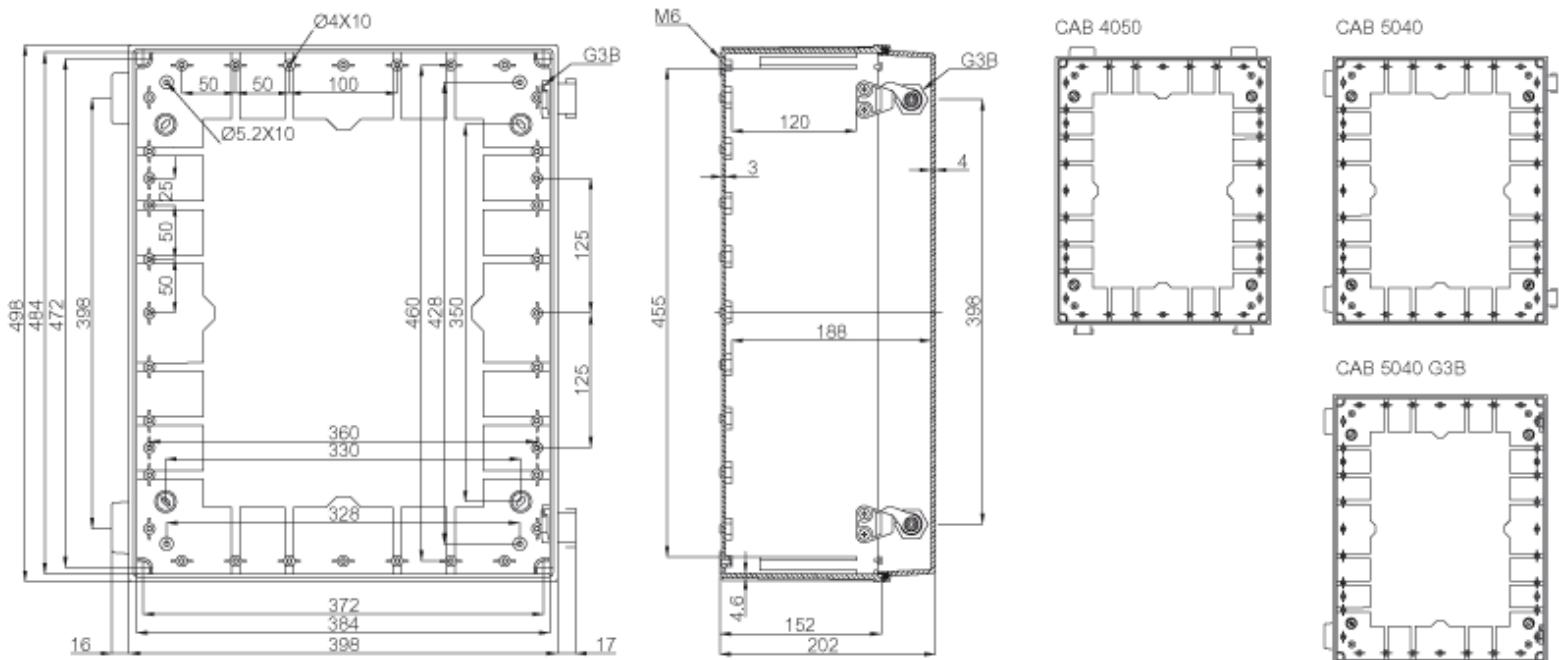

# CAB ABS 504020 T3B

Sample image

**Order symbol :** CAB ABS 504020 T3B

**Product nr :** 8183062

**Description :** Cabinet, ABS, Smoked transparent door

**Remarks :** Locks on the long side

**EAN :** 6418074020437

**El. number :**

- Finland : 3424374
- Denmark : 8212019072
- Sweden : 2540051

**Including :** Cabinet base. door with PUR gasket. 3mm double bit lock(s) with key. screws for mounting plate/DIN-rail and corner plugs.

CAB 500x400x200

Dimensions :	Height	Width	Depth
mm :	500	400	200
inch :	19.69	15.75	7.87

Ratings :	
Ingress protection (EN 60529):	IP65;
Impact Resistance (EN 62262):	IK08;
electrical_insulation :	Totally insulated