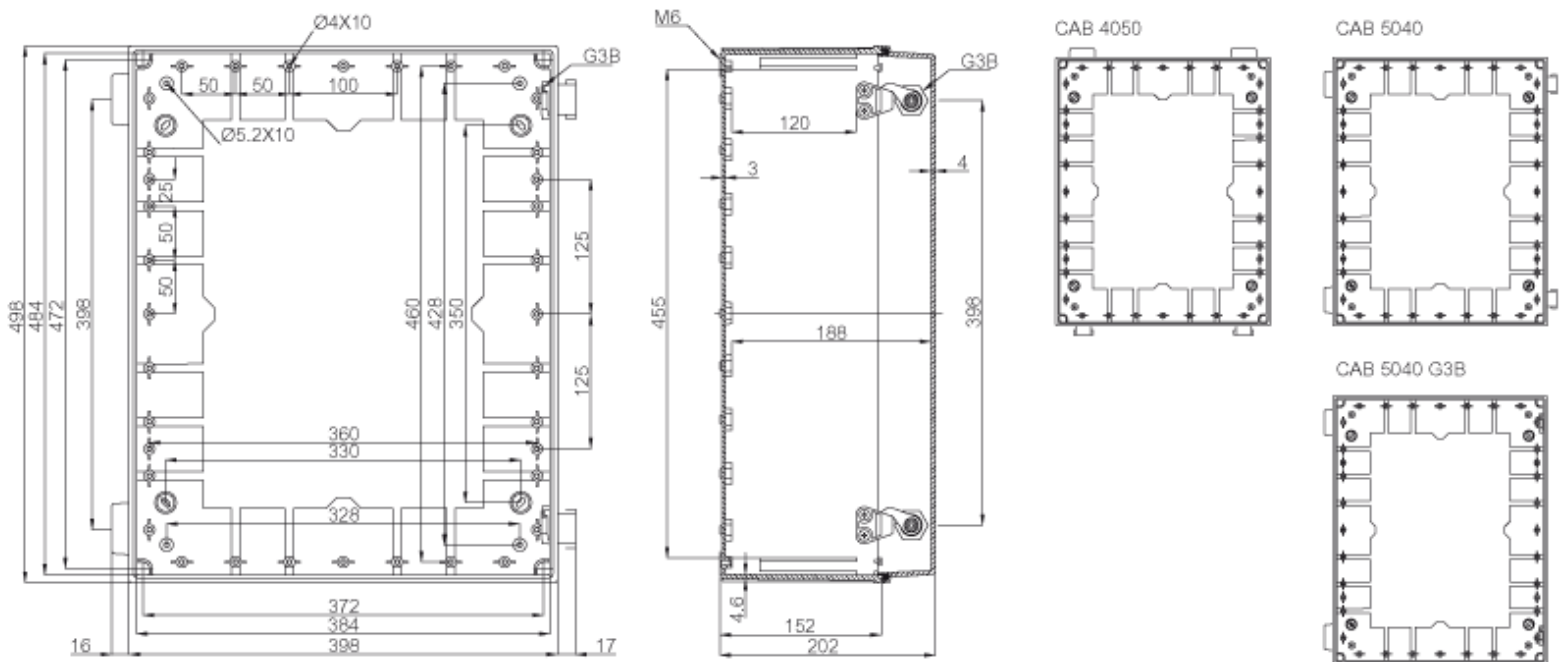

# CAB ABS 504020 T

Sample image

**Order symbol :** CAB ABS 504020 T

**Product nr :** 8183060

**Description :** Cabinet, ABS, Smoked transparent door

**Remarks :** Latches on the long side

**EAN :** 6418074020390

**El. number :**

- Finland : 3424370
- Denmark : 8212020579
- Sweden : 2540047

**Including :** Cabinet base. door with PUR gasket. latches. screws for mounting plate/ DIN-rail and corner plugs.

CAB 500x400x200

Dimensions :	Height	Width	Depth
mm :	500	400	200
inch :	19.69	15.75	7.87

Ratings :	
Ingress protection (EN 60529):	IP65;
Impact Resistance (EN 62262):	IK08;
electrical_insulation :	Totally insulated
Halogen free (DIN/VDE 0472, Part 815) :	Yes
UV resistance :	-