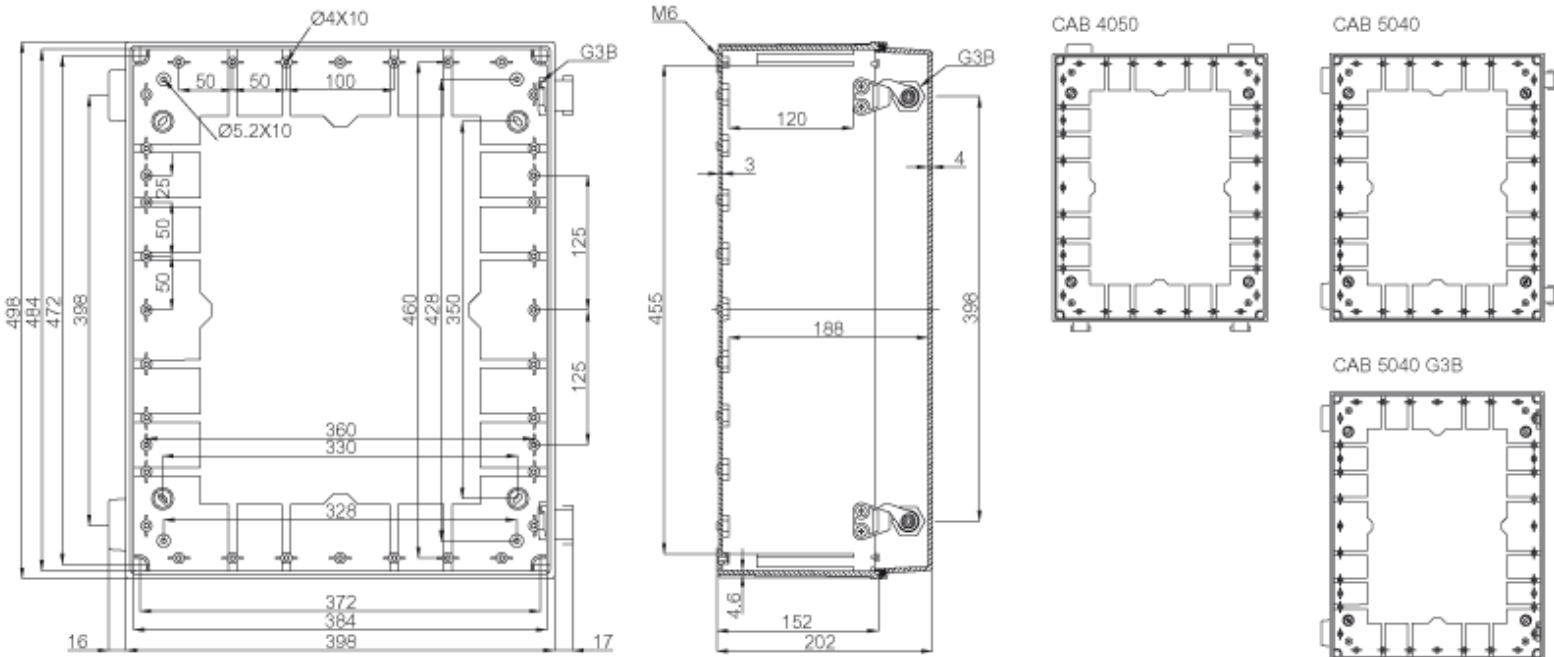

CAB ABS 504020 G3B

Sample image

Order symbol : CAB ABS 504020 G3B

EAN : 6418074020420

Product nr : 8183362

El. number :

Description : Cabinet, ABS, Grey door

- Finland : 3424324
- Denmark : 8212019069
- Sweden : 2540081

Remarks : Locks on the long side

Including : Cabinet base. door with PUR gasket. 3mm double bit lock(s) with key. screws for mounting plate/DIN-rail and corner plugs.

CAB 500x400x200

Dimensions :	Height	Width	Depth
mm :	500	400	200
inch :	19.69	15.75	7.87