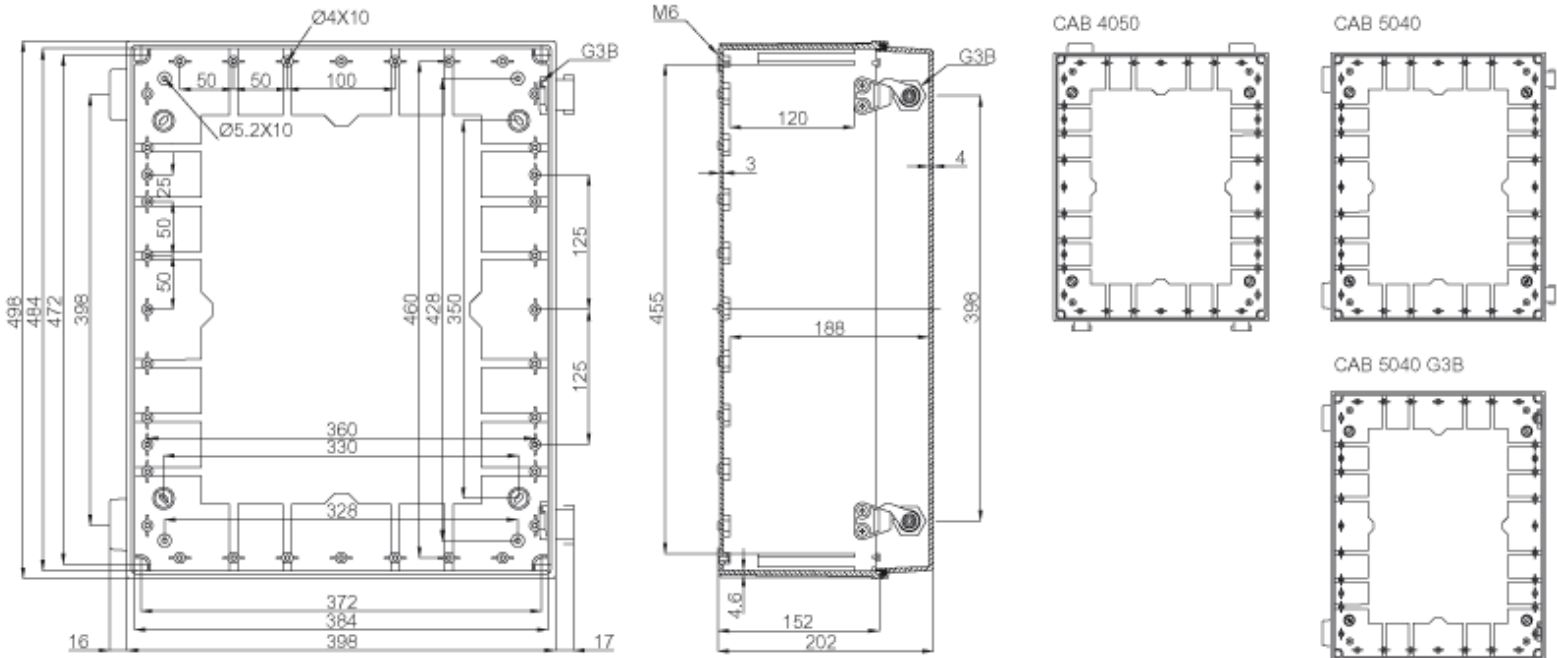

# CAB ABS 504020 G

Sample image

**Order symbol :** CAB ABS 504020 G

**EAN :** 6418074020383

**Product nr :** 8183360

**El. number :**

**Description :** Cabinet, ABS, Grey door

- Finland : 3424320
- Denmark : 8212020566
- Sweden : 2540077

**Remarks :** Latches on the long side

**Including :** Cabinet base. door with PUR gasket. latches. screws for mounting plate/ DIN-rail and corner plugs.

CAB 500x400x200

Dimensions :	Height	Width	Depth
mm :	500	400	200
inch :	19.69	15.75	7.87