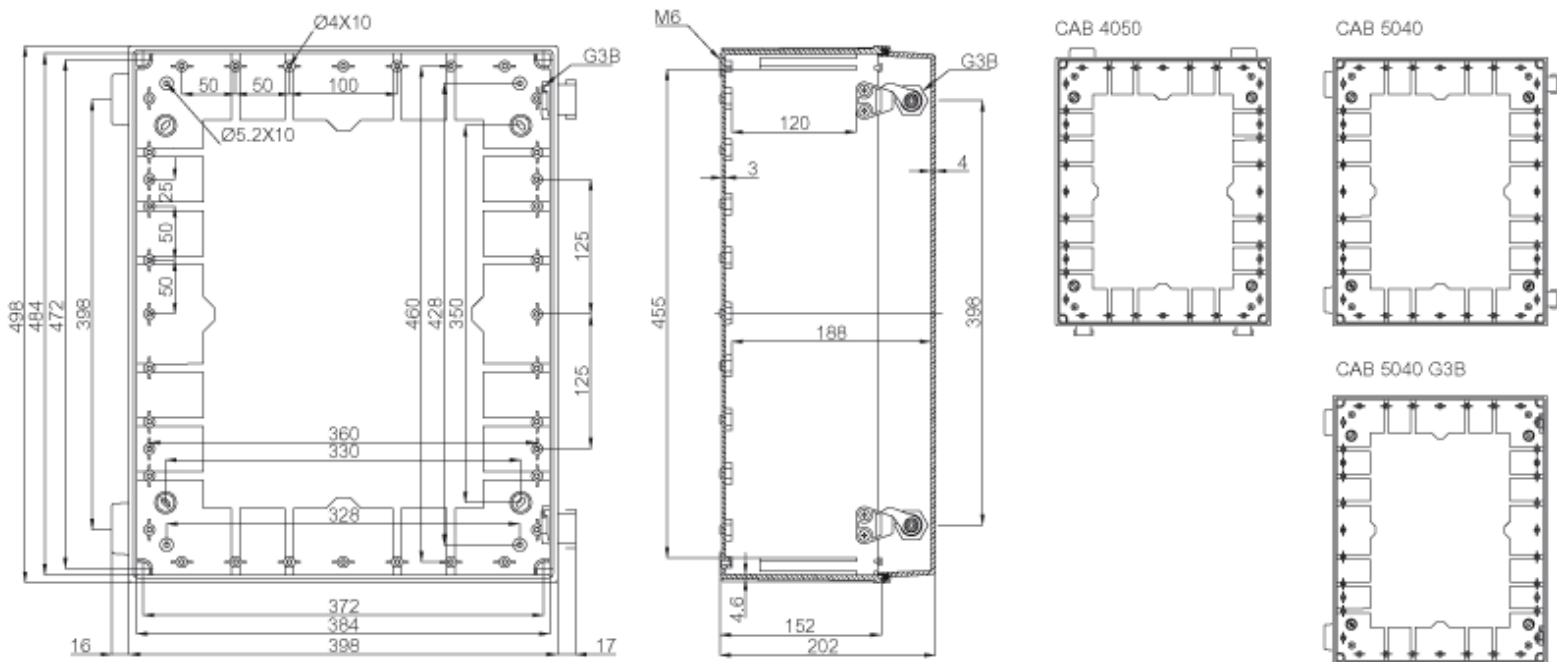

# CAB PC 504020 T

Sample image

**Order symbol :** CAB PC 504020 T

**Product nr :** 8113060

**Description :** Cabinet, PC, Smoked transparent door

**Remarks :** Latches on the long side

**EAN :** 6418074020338

**El. number :**

- Finland : 3424170
- Denmark : 8212020278
- Sweden : 2539951

**Including :** Cabinet base. door with PUR gasket. latches. screws for mounting plate/ DIN-rail and corner plugs.

CAB 500x400x200

Dimensions :	Height	Width	Depth
mm :	500	400	200
inch :	19.69	15.75	7.87

**Materials :**

Material : Polycarbonate

**Ratings :**

Ingress protection (EN 60529):	IP65;
Impact Resistance (EN 62262):	IK08;
electrical_insulation :	Totally insulated
Halogen free (DIN/VDE 0472, Part 815) :	Yes
UV resistance :	UL 746C

Base colour : RAL\_7035  
Cover colour : Clear transparent  
Gasket material : Polyurethane

Flammability Rating : UL 94 V0  
Glow Wire Test (IEC 695-2-1) °C : 960C

**Temperatures :**

Temperature °C (continuous) : -40 ... 80  
Temperature °F (continuous) : -40 ... 175