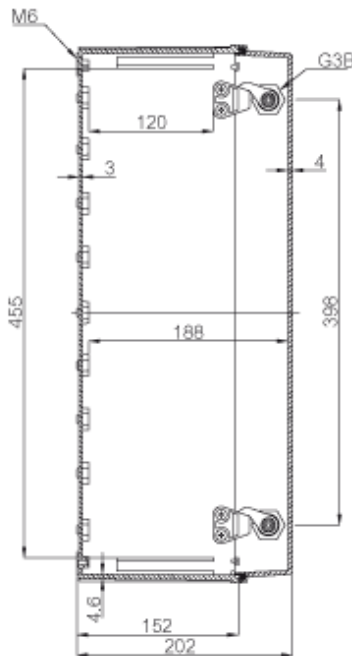

CAB PC 504020 G

Sample image

Order symbol : CAB PC 504020 G

EAN : 6418074020321

Product nr : 8113360

El. number :

Description : Cabinet, PC, Grey door

- Finland : 3424120
- Denmark : 8212020265
- Sweden : 2539977

Remarks : Latches on the long side

Including : Cabinet base. door with PUR gasket. latches. screws for mounting plate/ DIN-rail and corner plugs.

CAB 500x400x200

CAB 4050

CAB 5040

CAB 5040 G3B

Dimensions :

	Height	Width	Depth
mm :	500	400	200
inch :	19.69	15.75	7.87

Materials :

Material : Polycarbonate

Base colour : RAL_7035
Cover colour : RAL 7035 -light grey
Gasket material : Polyurethane

Glow Wire Test (IEC 695-2-1) °C : 960C

Temperatures :

Temperature °C (continuous) : -40 ... 80
Temperature °F (continuous) : -40 ... 175