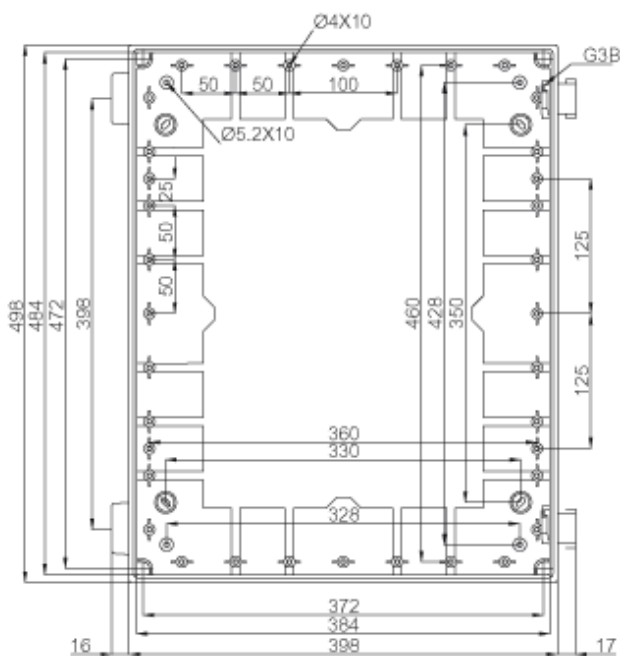

CAB PC 504020 G

Sample image

Order symbol : CAB PC 504020 G

EAN : 6418074020321

Product nr : 8113360

El. number :

Description : Cabinet, PC, Grey door

- Finland : 3424120
- Denmark : 8212020265
- Sweden : 2539977

Remarks : Latches on the long side

Including : Cabinet base. door with PUR gasket. latches. screws for mounting plate/ DIN-rail and corner plugs.

CAB 500x400x200

CAB 4050

CAB 5040

CAB 5040 G3B

Dimensions :

	Height	Width	Depth
mm :	500	400	200
inch :	19.69	15.75	7.87

Materials :

Material : Polycarbonate

Base colour : RAL_7035
Cover colour : RAL 7035 -light grey
Gasket material : Polyurethane

Glow Wire Test (IEC 695-2-1) °C : 960C

Temperatures :

Temperature °C (continuous) : -40 ... 80
Temperature °F (continuous) : -40 ... 175