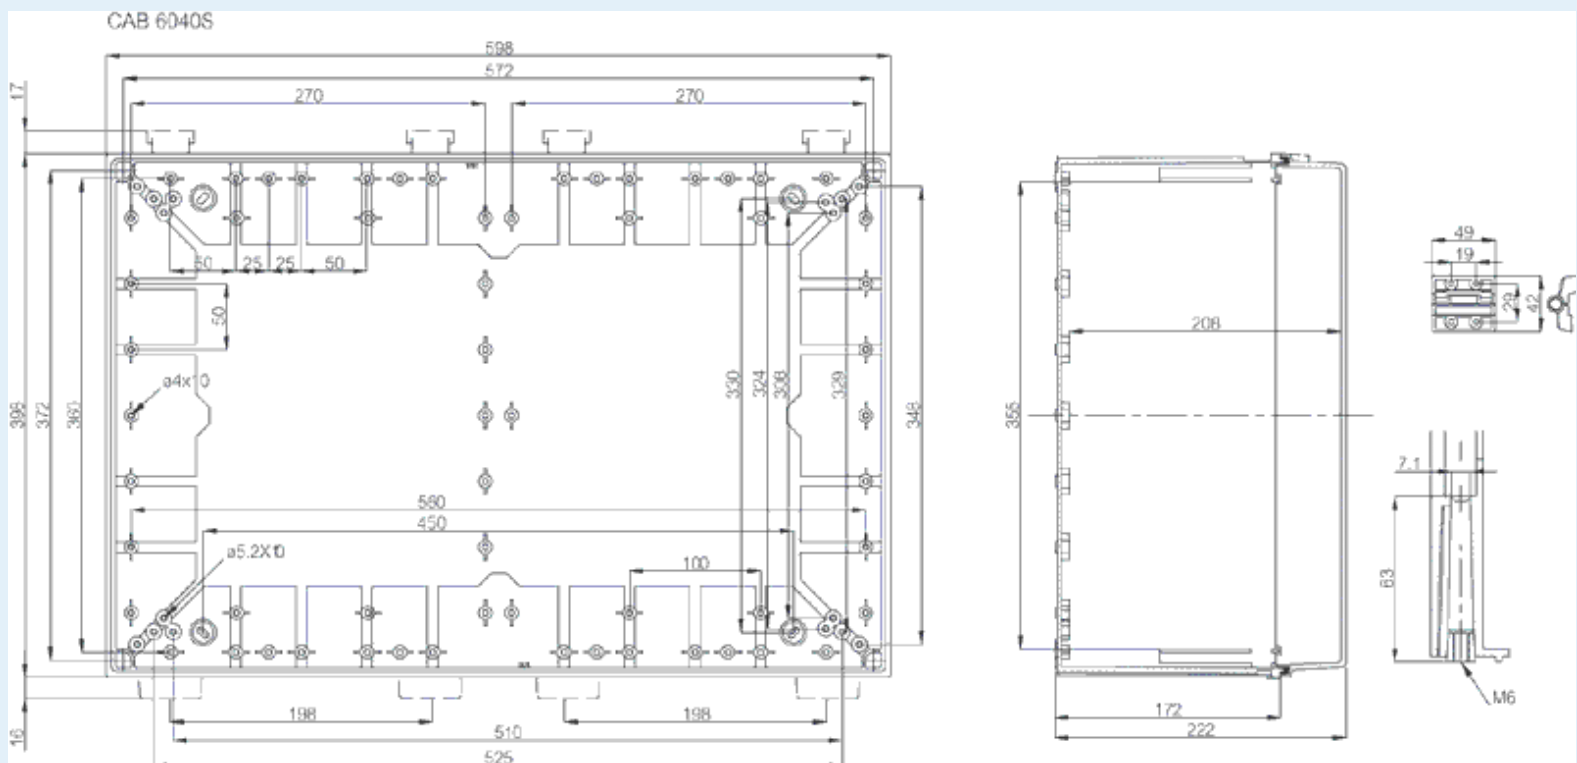

CAB ABS 604022 T

Sample image

Order symbol : CAB ABS 604022 T

Product nr : 8183070

Description : Cabinet, ABS, Smoked transparent door

Remarks : Latches on the long side

EAN : 6418074020499

El. number :

- Finland : 3424376
- Denmark : 8212020595
- Sweden : 2540053

Including : Cabinet base. door with PUR gasket. latches. screws for mounting plate/ DIN-rail and corner plugs.

Dimensions :	Height	Width	Depth
mm :	600	400	220
inch :	23.62	15.75	8.66