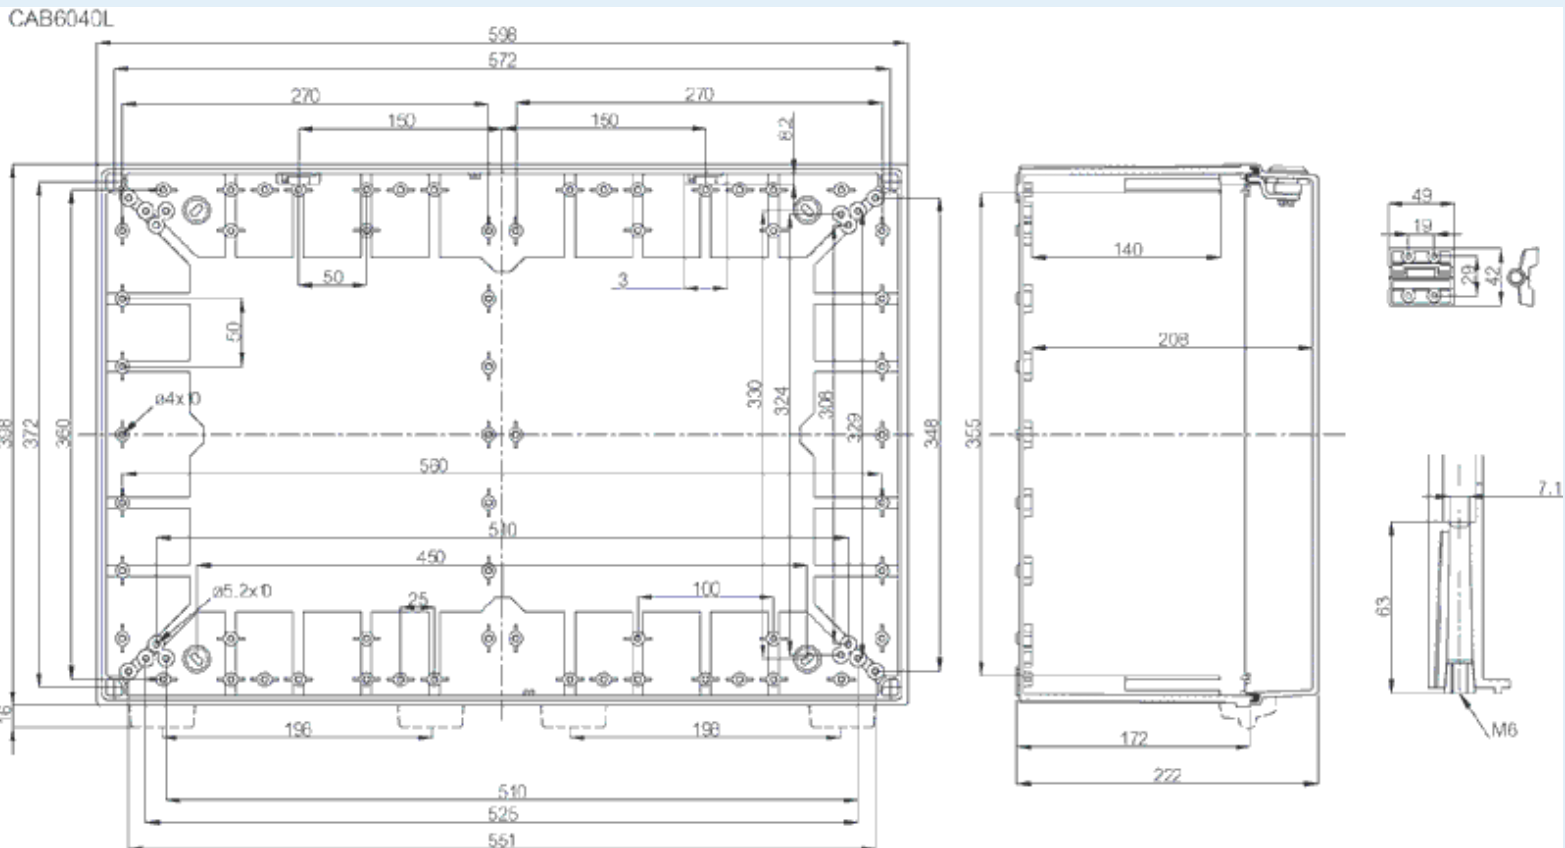

CAB ABS 604022 G3B

Sample image

Order symbol : CAB ABS 604022 G3B

EAN : 6418074020505

Product nr : 8183372

El. number :

Description : Cabinet, ABS, Grey door

- Finland : 3424328
- Denmark : 8212019085
- Sweden : 2540085

Remarks : Locks on the long side

Including : Cabinet base. door with PUR gasket. 3mm double bit lock(s) with key. screws for mounting plate/DIN-rail and corner plugs.

Dimensions :

mm :

Height

600

Width

400

Depth

220

Ratings :

Ingress protection (EN 60529):

IP65;

inch : 23.62 15.75 8.66

Materials :

Material : ABS
Base colour : RAL_7035
Cover colour : RAL 7035 -light grey
Gasket material : Polyurethane