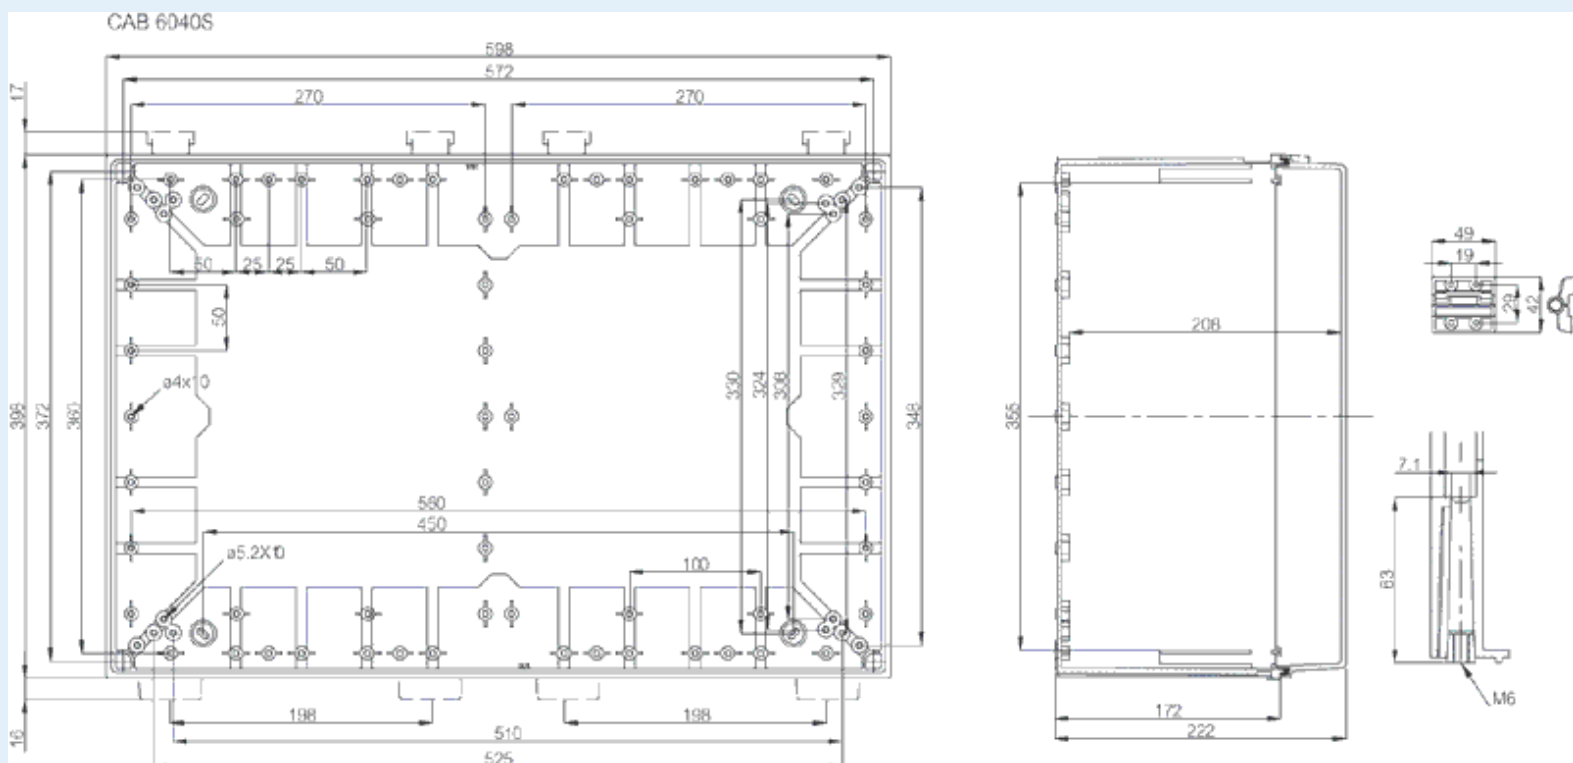

CAB ABS 604022 G

Sample image

Order symbol : CAB ABS 604022 G

EAN : 6418074020482

Product nr : 8183370

El. number :

Description : Cabinet, ABS, Grey door

- Finland : 3424326
- Denmark : 8212020582
- Sweden : 2540083

Remarks : Latches on the long side

Including : Cabinet base. door with PUR gasket. latches. screws for mounting plate/ DIN-rail and corner plugs.

Dimensions :	Height	Width	Depth
mm :	600	400	220
inch :	23.62	15.75	8.66