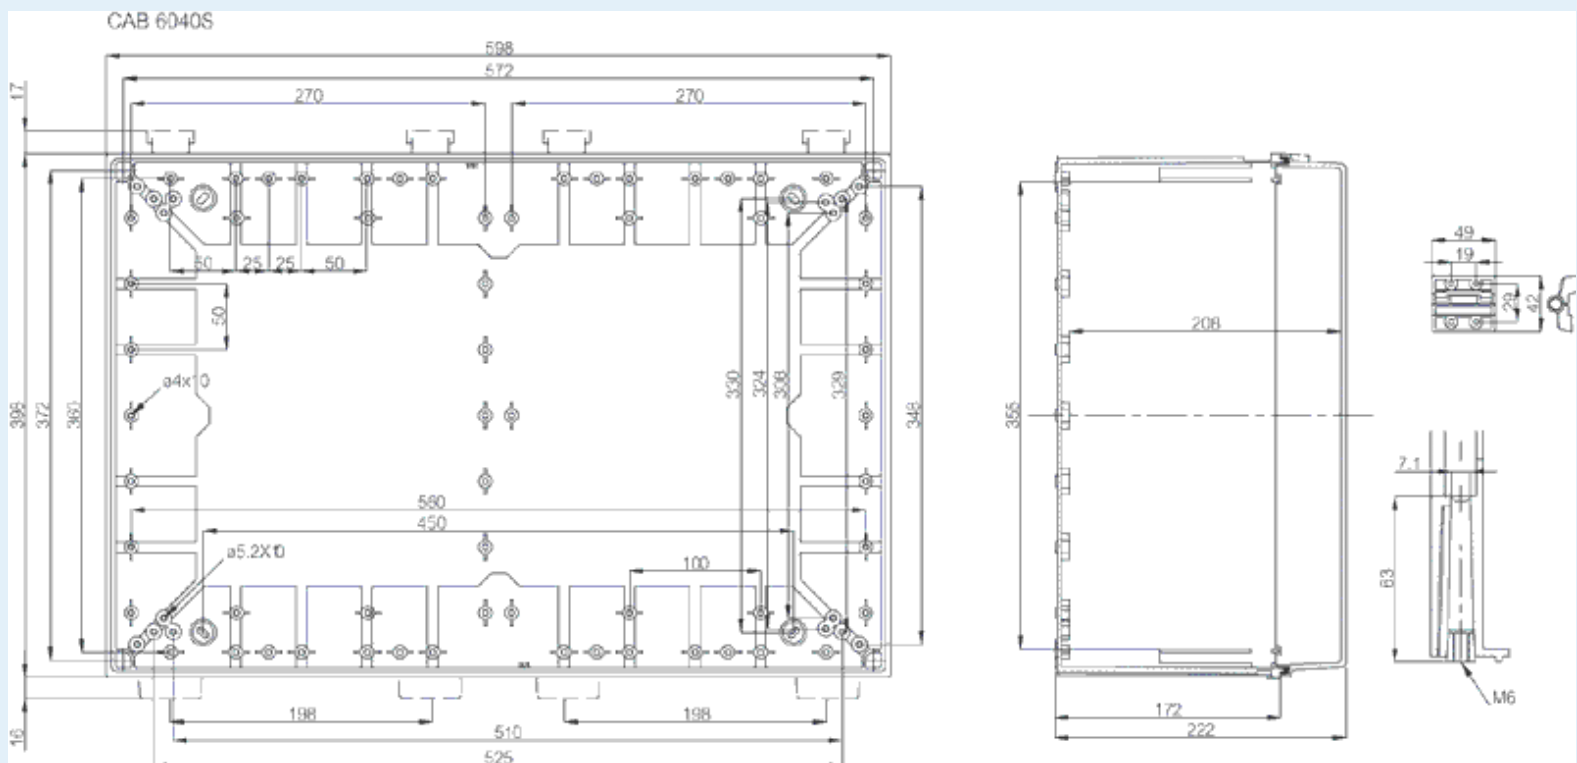

# CAB PC 604022 T

Sample image

**Order symbol :** CAB PC 604022 T

**Product nr :** 8113070

**Description :** Cabinet, PC, Smoked transparent door

**Remarks :** Latches on the long side

**EAN :** 6418074020451

**El. number :**

- Finland : 3424176
- Denmark : 8212020294
- Sweden : 2539957

**Including :** Cabinet base. door with PUR gasket. latches. screws for mounting plate/ DIN-rail and corner plugs.

Dimensions :	Height	Width	Depth
mm :	600	400	220
inch :	23.62	15.75	8.66