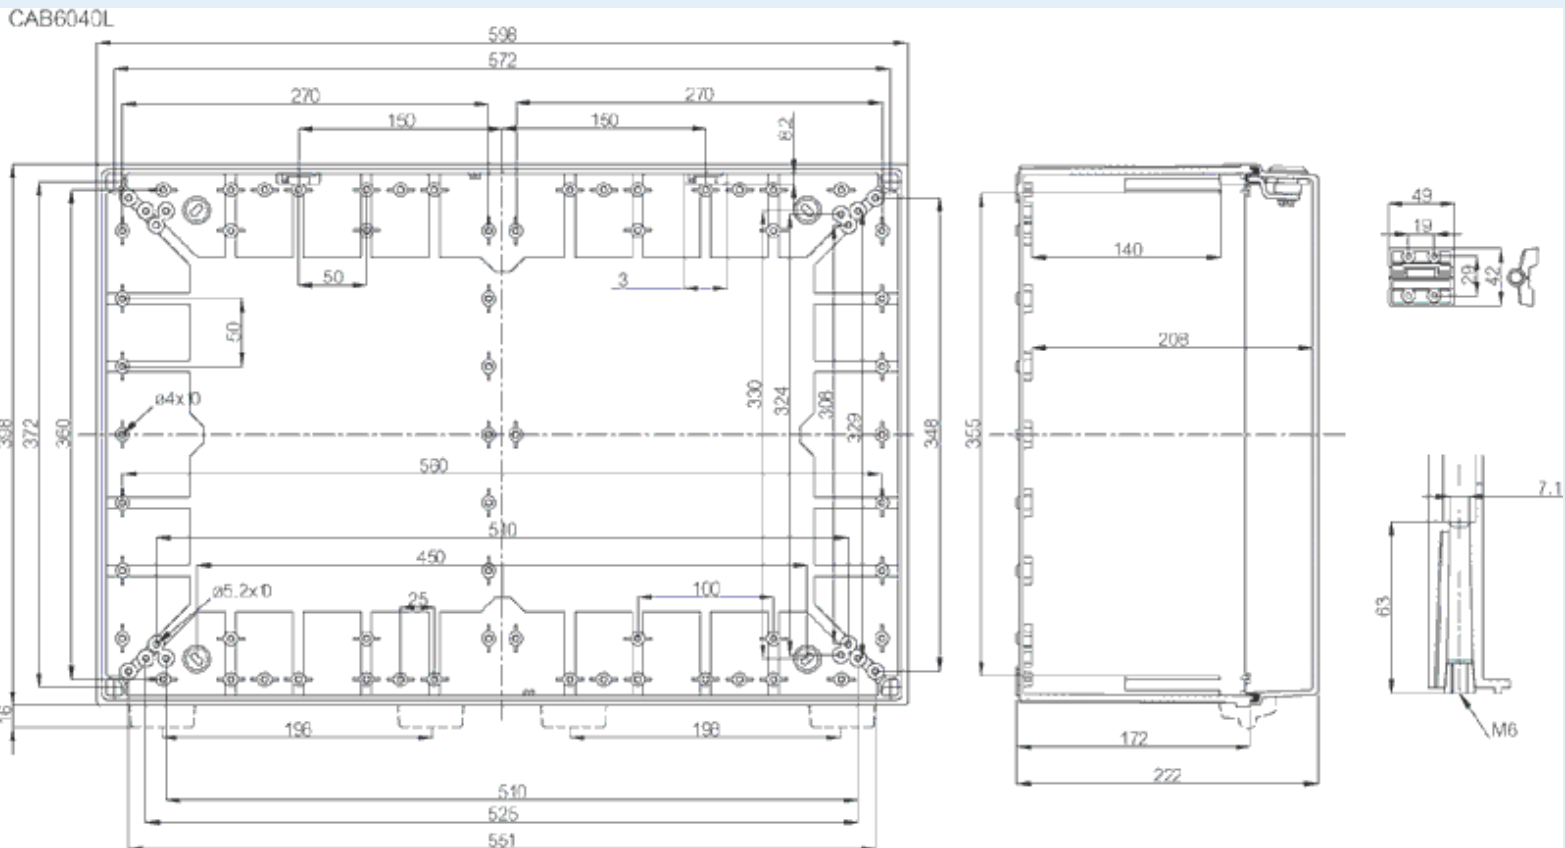

# CAB PC 604022 G3B

Sample image

**Order symbol :** CAB PC 604022 G3B

**Product nr :** 8113372

**Description :** Cabinet, PC, Grey door

**Remarks :** Locks on the long side

**EAN :** 6418074020468

**El. number :**

- Finland : 3424128
- Denmark : 8212019289
- Sweden : 2539985

**Including :** Cabinet base. door with PUR gasket. 3mm double bit lock(s) with key. screws for mounting plate/DIN-rail and corner plugs.

Dimensions :	Height	Width	Depth
mm :	600	400	220
inch :	23.62	15.75	8.66

Ratings :	
Ingress protection (EN 60529):	IP65;
Impact Resistance (EN 62262):	IK08;
electrical_insulation :	Totally insulated

**Materials :**

Material : Polycarbonate  
Base colour : RAL\_7035  
Cover colour : RAL 7035 -light grey  
Gasket material : Polyurethane