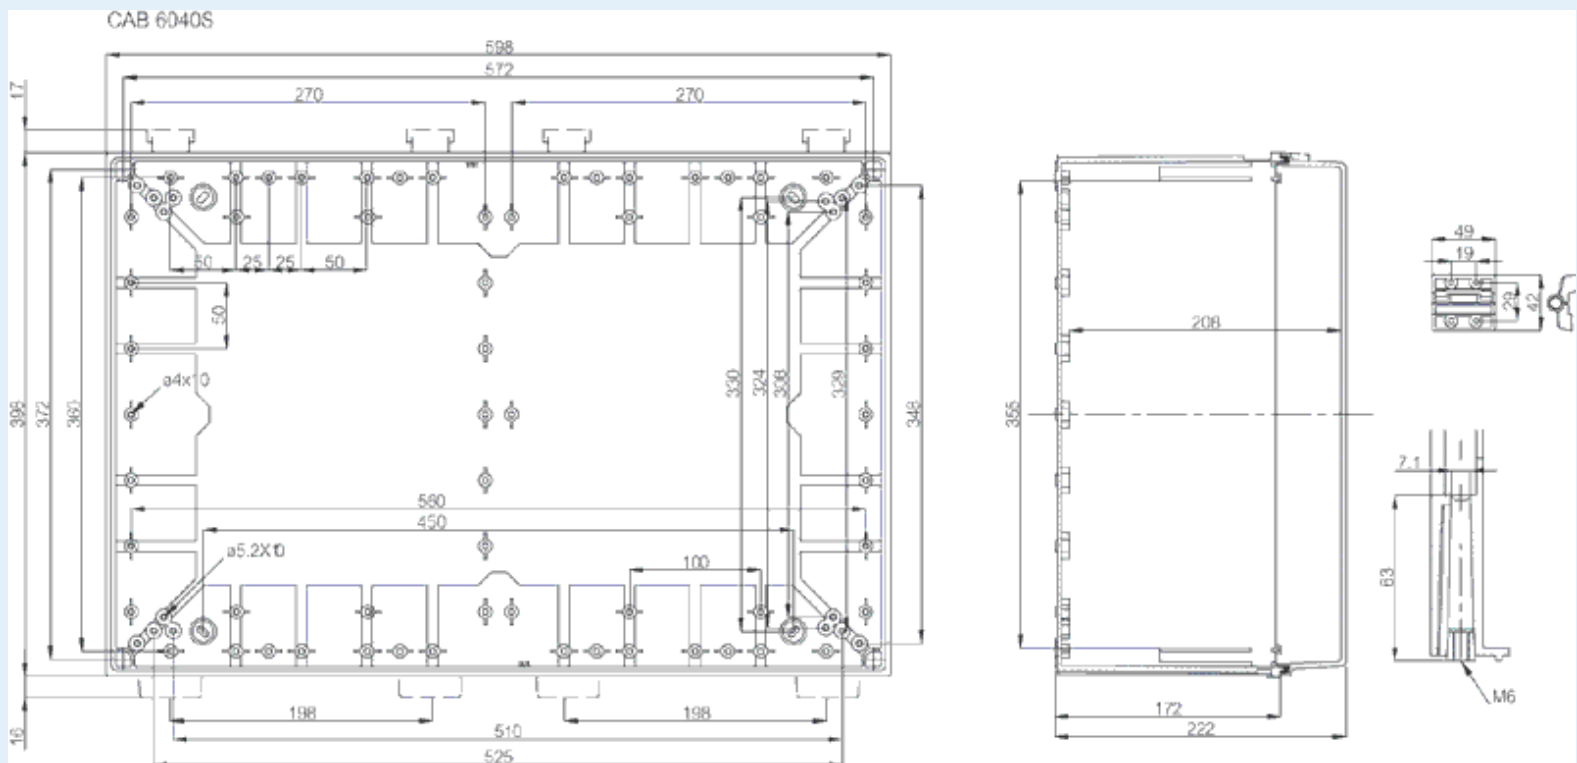

CAB PC 604022 G

Sample image

Order symbol : CAB PC 604022 G

Product nr : 8113370

Description : Cabinet, PC, Grey door

Remarks : Latches on the long side

EAN : 6418074020444

El. number :

- Finland : 3424126
- Denmark : 8212020281
- Sweden : 2539983

Including : Cabinet base. door with PUR gasket. latches. screws for mounting plate/ DIN-rail and corner plugs.

Dimensions :	Height	Width	Depth
mm :	600	400	220
inch :	23.62	15.75	8.66

Material : Polycarbonate
Base colour : RAL_7035
Cover colour : RAL 7035 -light grey
Gasket material : Polyurethane

Flammability Rating : UL 94 V0
Glow Wire Test (IEC 695-2-1) °C : 960C

Temperatures :

Temperature °C (continuous) : -40 ... 80
Temperature °F (continuous) : -40 ... 175